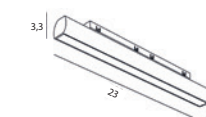

N0006N 3000K

N0006Z 2700K - 5000K