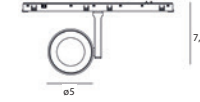

N0010N 3000K

N0010Z 2700K - 5000K