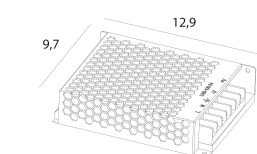

NA0007
ZASILACZ 150W