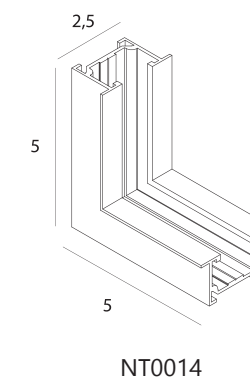

NT0011
NT0012

Black

NT0013

NT0014

NT0015

NT0001
NT0002

Black

NT0003

NT0004

NT0005

NT0006
NT0007

Black

NT0008

NT0009

NT0010

AKCESORIA

NA0001
KOŃCÓWKA ZASILAJĄCA

NA0002
ŁĄCZNIK ELEKTRYCZNY

NA0003
ŁĄCZNIK ELEKTRYCZNY 90°

NA0004
ŁĄCZNIK ELEKTRYCZNY
BOCZNY WEWNĘTRZNY

NA0005
ŁĄCZNIK ELEKTRYCZNY
BOCZNY ZEWNĘTRZNY

NA0006
ZASILACZ 100W

NA0007
ZASILACZ 150W

NA0008
ZASILACZ 100W