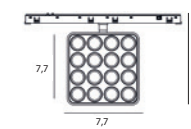

Power 12W 1220lm

Beam Angle 36°

N0012N 3000K

N0012Z 2700K - 5000K

Power 12W 800lm

Beam Angle 100°

N0013N 3000K

N0013Z 2700K - 5000K