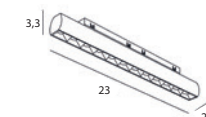

N0001Z 2700K - 5000K

Power 10W 713lm

Beam Angle
36°

N0002N 3000K

N0002Z 2700K - 5000K

Power 12W 988lm

Beam Angle
36°

N0003N 3000K