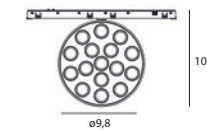

N0012N 3000K

N0012Z 2700K - 5000K