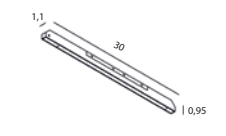

N0008N ☐ ON/OFF 3000K