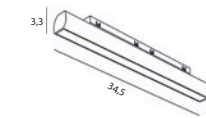

N0005Z 2700K - 5000K

Power 12W 371lm

Beam Angle
100°

N0006N 3000K

N0006Z 2700K - 5000K

Power 18W 581lm

Beam Angle
100°

N0007N 3000K