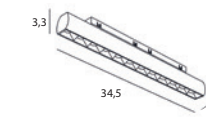

N0004N 3000K

N0004Z 2700K - 5000K