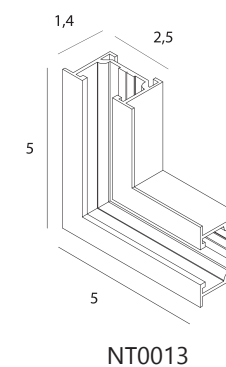

NT0011
NT0012

Black

NT0013