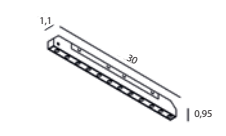

N0007Z 2700K - 5000K

Power 12W 244lm

Beam Angle
36°

N0008N ON/OFF 3000K

Power 12W 180lm

Beam Angle
36°

N0009N ON/OFF 3000K

IP20 input DC48V TUYA ZIGBEE