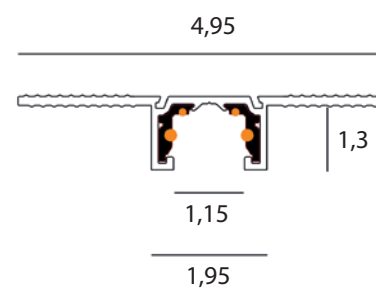

NT0011
NT0012

Black

NT0013

NT0014

NT0015

NT0001
NT0002

Black

NT0003

NT0004

NT0005

NT0006
NT0007

Black

NT0008

NT0009

NT0010

AKCESORIA

NA0001
KOŃCÓWKA ZASILAJĄCA

NA0002
ŁĄCZNIK ELEKTRYCZNY

NA0003
ŁĄCZNIK ELEKTRYCZNY 90°

NA0004
ŁĄCZNIK ELEKTRYCZNY
BOCZNY WEWNĘTRZNY

NA0005
ŁĄCZNIK ELEKTRYCZNY
BOCZNY ZEWNĘTRZNY

NA0006
ZASILACZ 100W

NA0007
ZASILACZ 150W

NA0008
ZASILACZ 100W