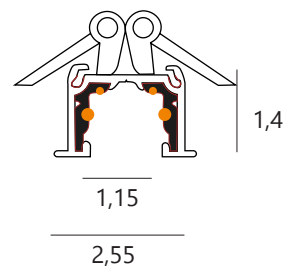

NT0011
NT0012

Black

NT0013