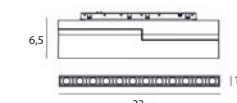

N0003Z 2700K - 5000K

Power 18W 1414lm

Beam Angle
36°

N0004N 3000K

N0004Z 2700K - 5000K

Power 12W 948lm

Beam Angle
36°

N0005N 3000K