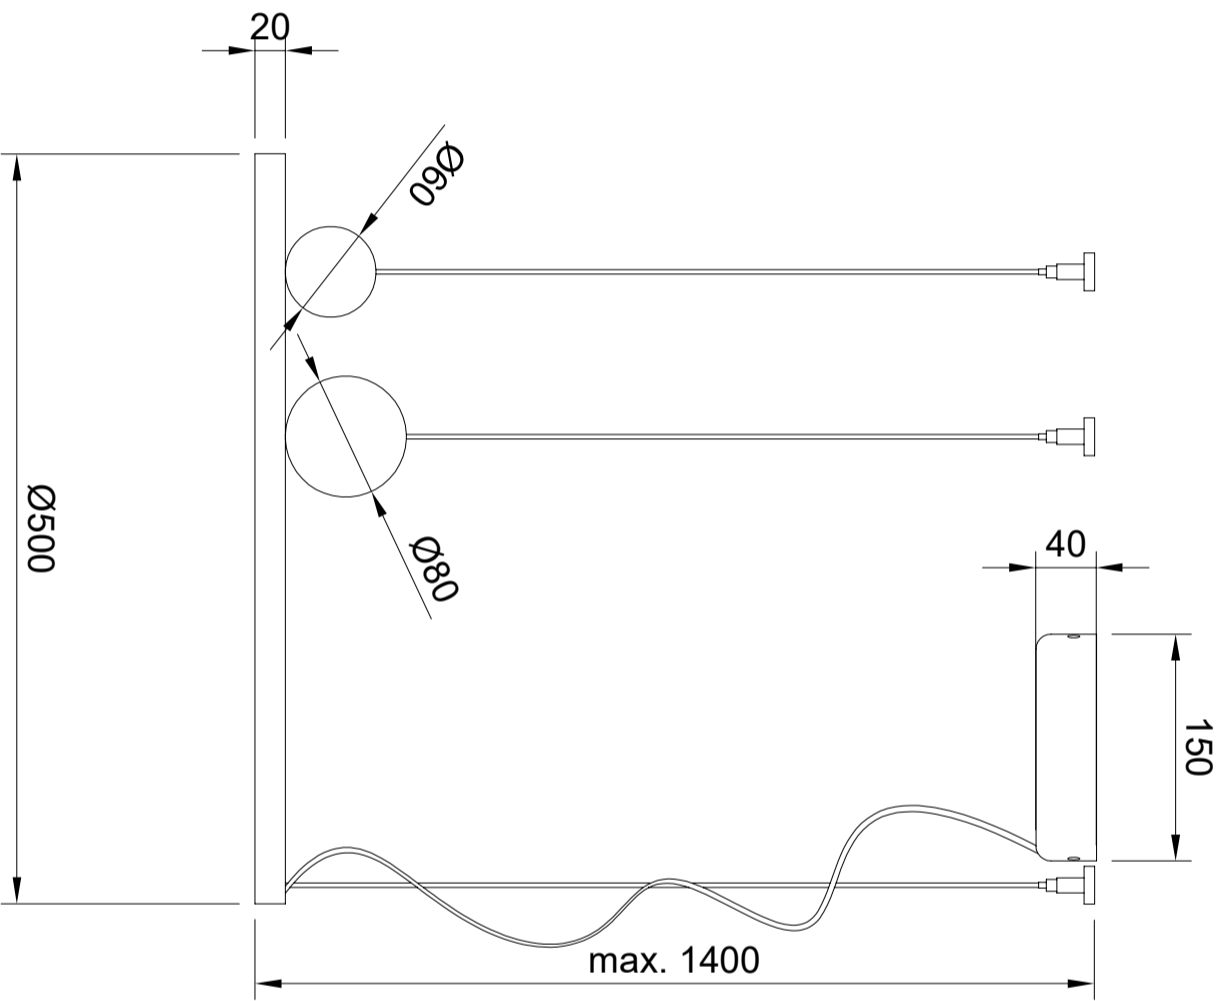

1 2 3 4 5 6 7 8

A A

B B

C C

D D

E E

F F

Dept. Technical reference Created by Approved by

Kajus Themerson 11.04.2025 Document type Document status

Title Document status

Solaris P0613 DWG No.

Rev.	Date of issue	Sheet
		1/1