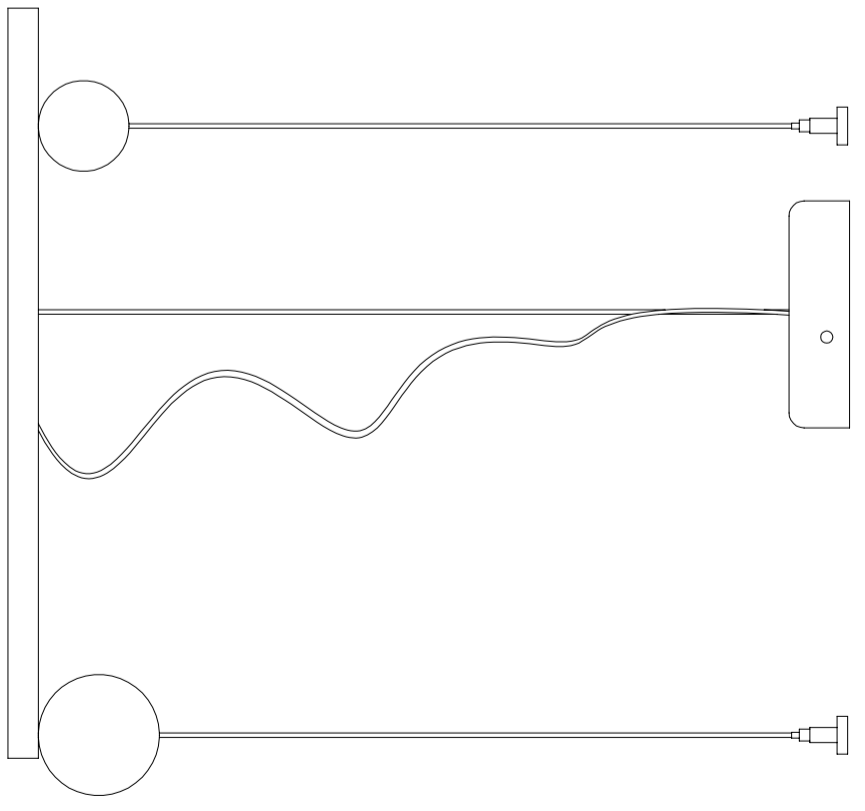

1 2 3 4 5 6 7 8

A A

B B

C C

D D

E E

F F

Dept. Technical reference Created by Approved by

Kajus Themerson 11.04.2025 Document type Document status

Title Document status

Solaris P0613 DWG No.

Rev.	Date of issue	Sheet
		1/1