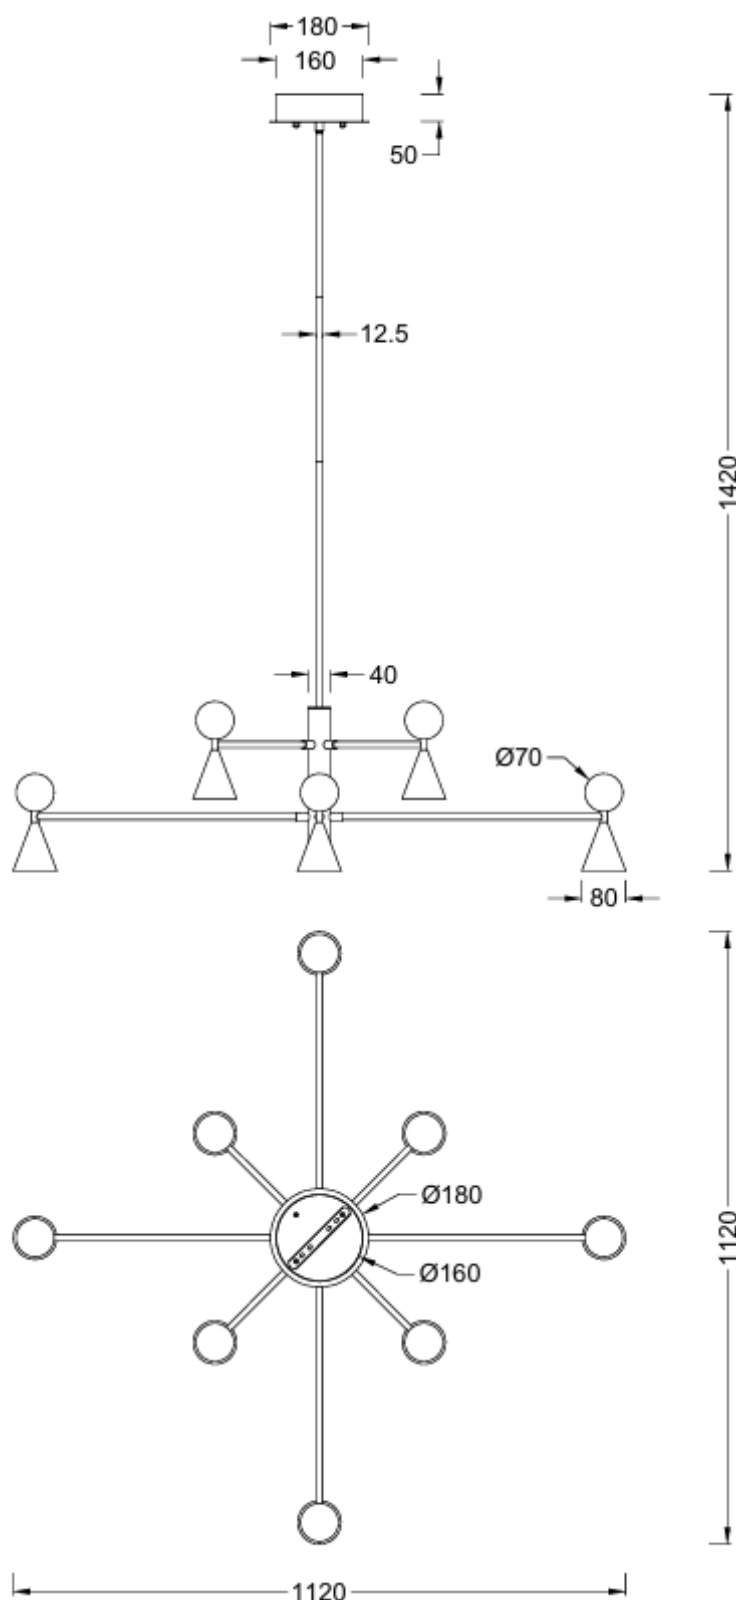

BINGO

8W LED, 398LM 3000K

materiał material: kamień naturalny + metal
natural stone + metal

Bingo P0682 black+ malachit
black+ malachite

Bingo P0683 czarny+ trawertyn
black + travertine