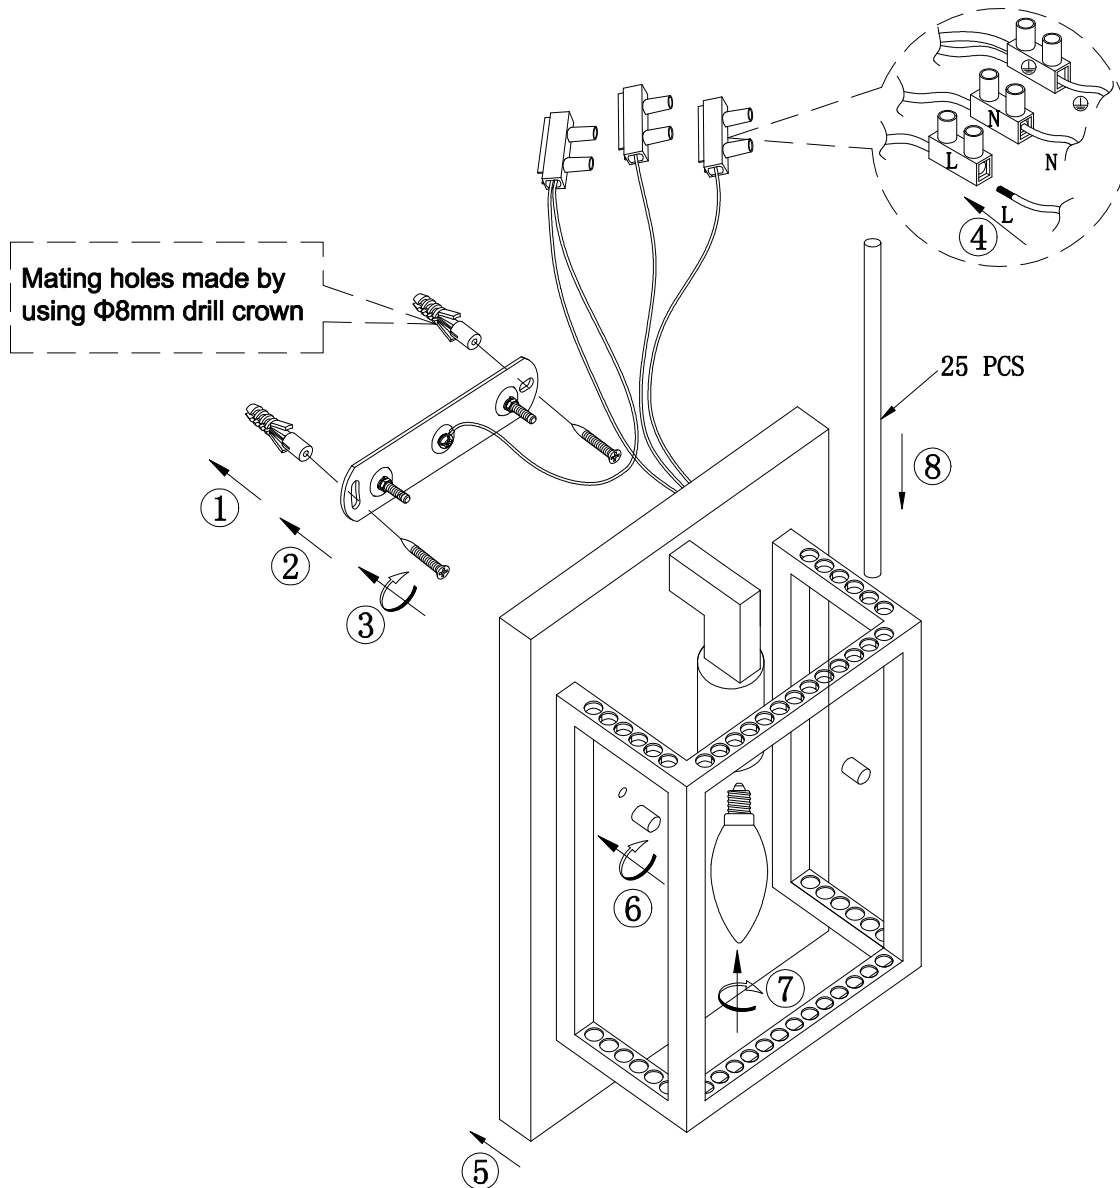

INSTALLATION INSTRUCTION

Item No.: W0295

FEATURE

- 220-240V~50Hz

- Lamp Type: E14 MAX 40W

The lamp can be only indoor used.

If in doubt, consult a qualified electrician or contact your retail outlet. Ensure that you always install the fitting to the relevant regulations. Certain regulations indicate that lighting fittings should be installed by a qualified electrician.