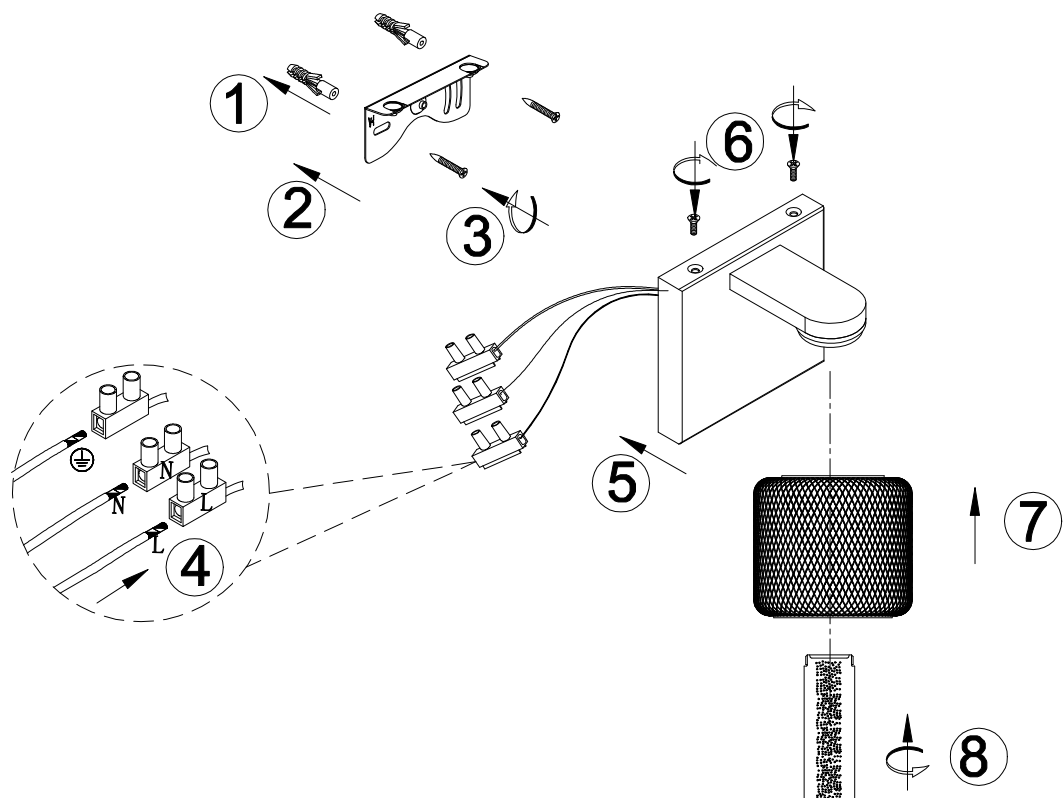

INSTALLATION INSTRUCTION

Item No. : W0293

FEATURE

●220-240V~ 50Hz

●Lamp Type: AC COB LED 1x 5W 450LM

The lamp can be only indoor used

If in doubt, consult a qualified electrician or contact your retail outlet.

Ensure that you always install the fitting to the relevant regulations.

Certain regulations indicate that lighting fittings should be installed by a qualified electrician.