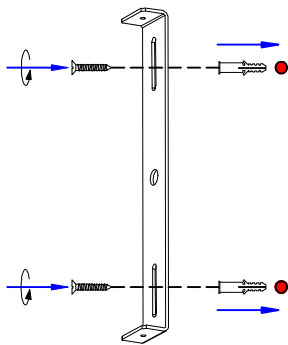

MAXLIGHT

Installation instructions

ITEM NO:W0246

A

B

C

□ W0246