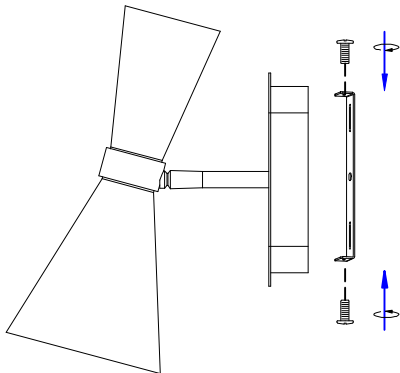

MAXLIGHT

Installation instructions

ITEM NO:W0246

A

B

C

□ W0246