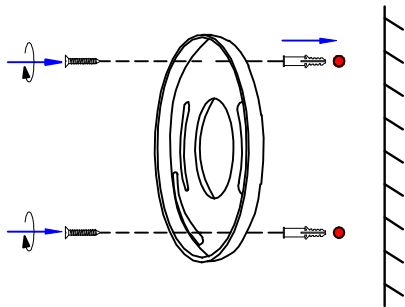

MAXLIGHT

Installation instructions

ITEM NO:W0245

A

B

C

D