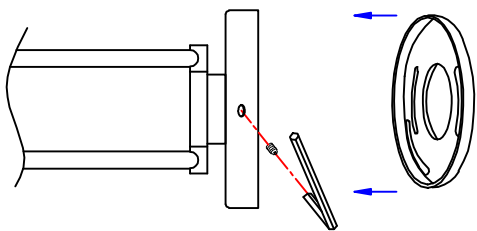

MAXLIGHT

Installation instructions

ITEM NO:W0245

A

B

C

D