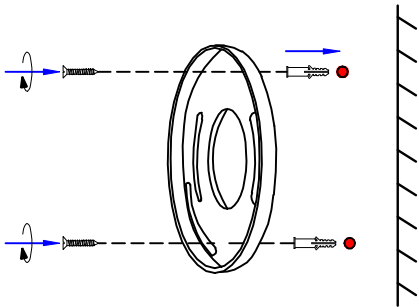

MAXLIGHT

Installation instructions

ITEM NO:W0244

A

B

C

D