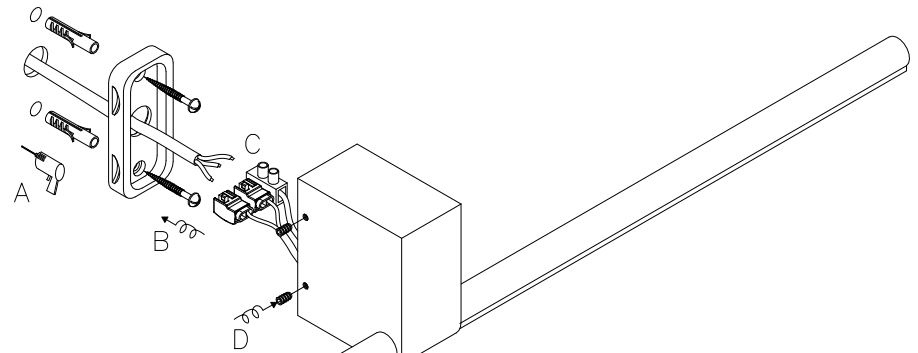

INPUT: 220-240V 50/60Hz CLASS
LAMP-HOUSE: LED-2x3W
MATERIAL: ALUMINIUM

IP54

W0215