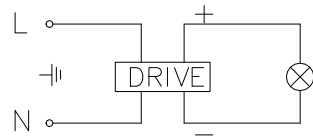

INPUT: 220-240V 50/60Hz CLASS
LAMP-HOUSE: LED-2x3W
MATERIAL: ALUMINIUM

IP54

W0215