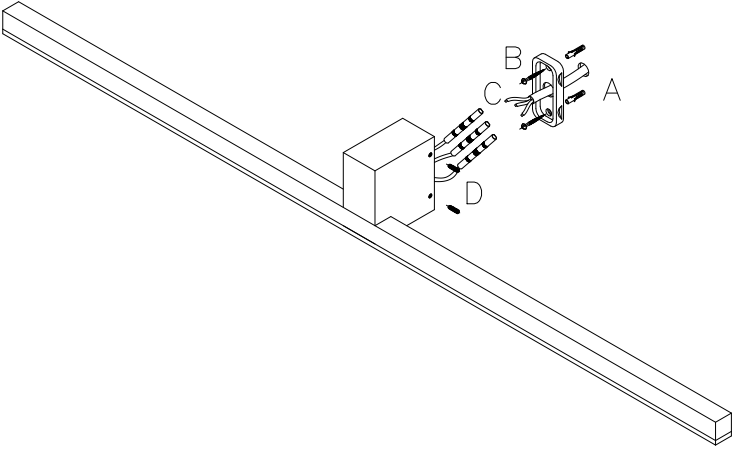

INPUT: 220-240V 50/60Hz CLASS		IP54	 
LAMP-HOUSE: LED-1*9W			
MATERIAL: ALUMINIUM			

W0214

W0232