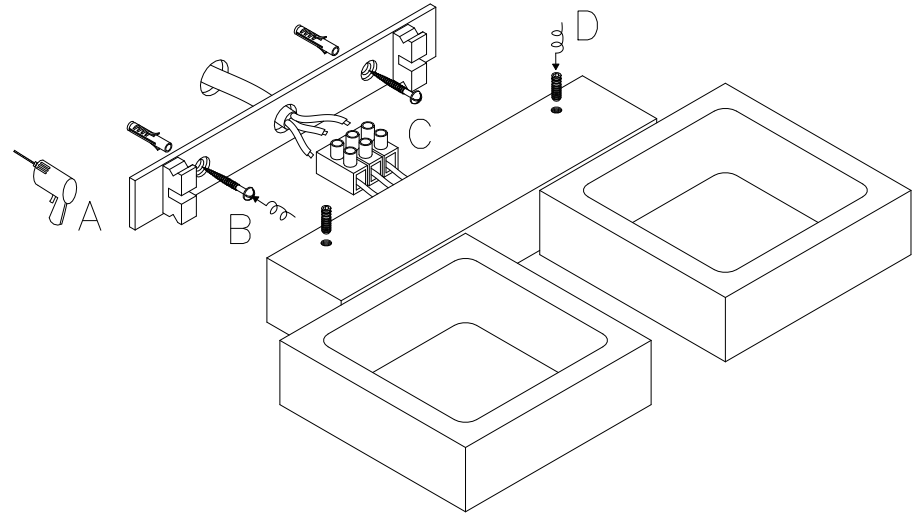

INPUT: 220-240V 50/60Hz CLASS
LAMP-HOUSE: LED-2x4W
MATERIAL: ALUMINIUM

W0158