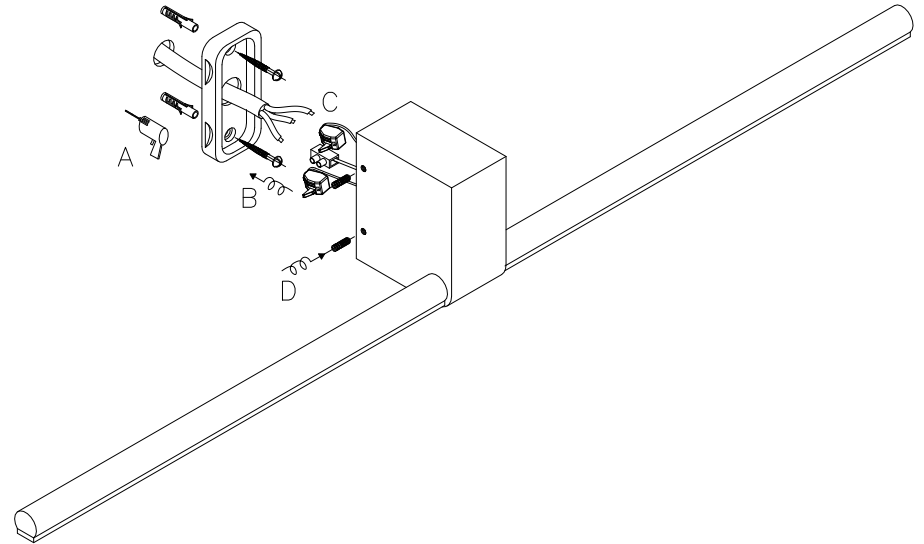

INPUT: 220-240V 50/60Hz CLASS		IP54	 
LAMP-HOUSE: LED-2x4W			
MATERIAL: ALUMINIUM			

W0156