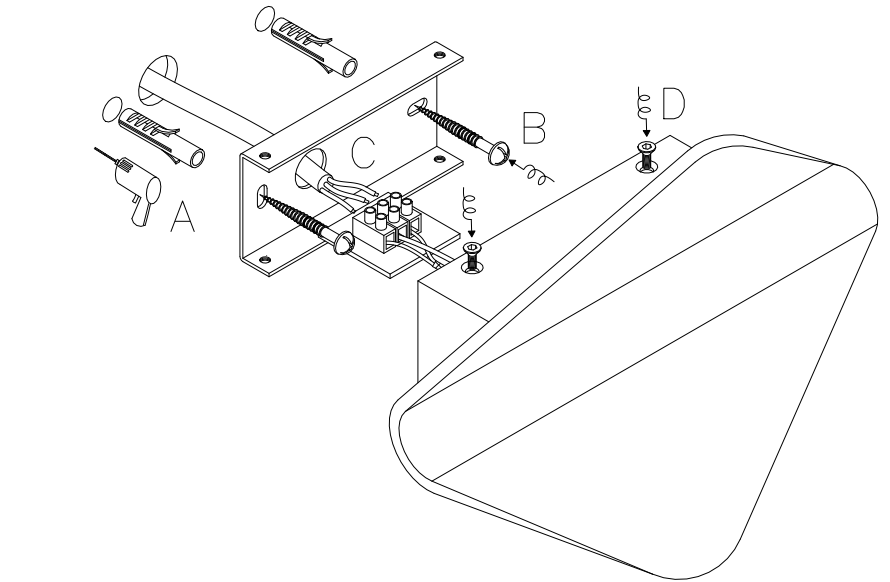

|                              |
|------------------------------|
| INPUT:220-240V 50/60Hz CLASS |
| LAMP-HOUSE: LED-2x3W(Max.)   |
| MATERIAL: ALUMINIUM          |

W0127  
W0128