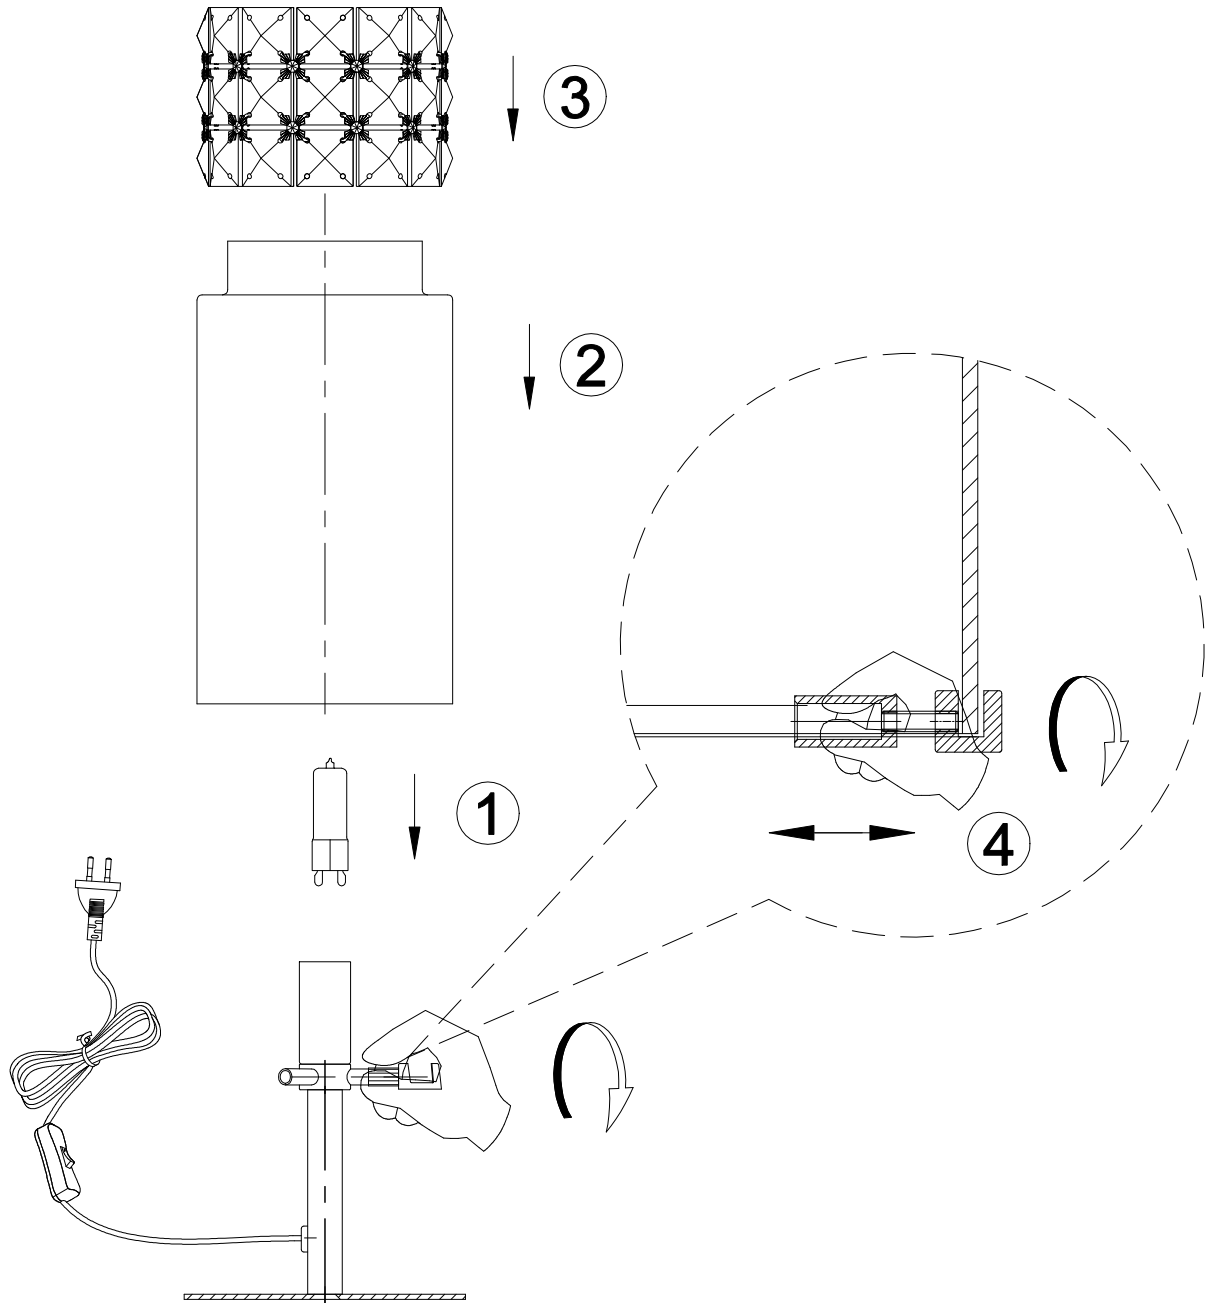

INSTALLATION INSTRUCTION

Item No.:T0314-01A-F4AC

FEATURE

- 220-240V~ 50Hz
- Lamp Type:G9 Max 53W

The lamp can be only indoor used

If in doubt,consult a qualified electrician or contact your retail outlet. Ensure that you always install the fitting to the relevant regulations.Certain regulations indicate that lighting fittings should be installed by a qualified electrician.