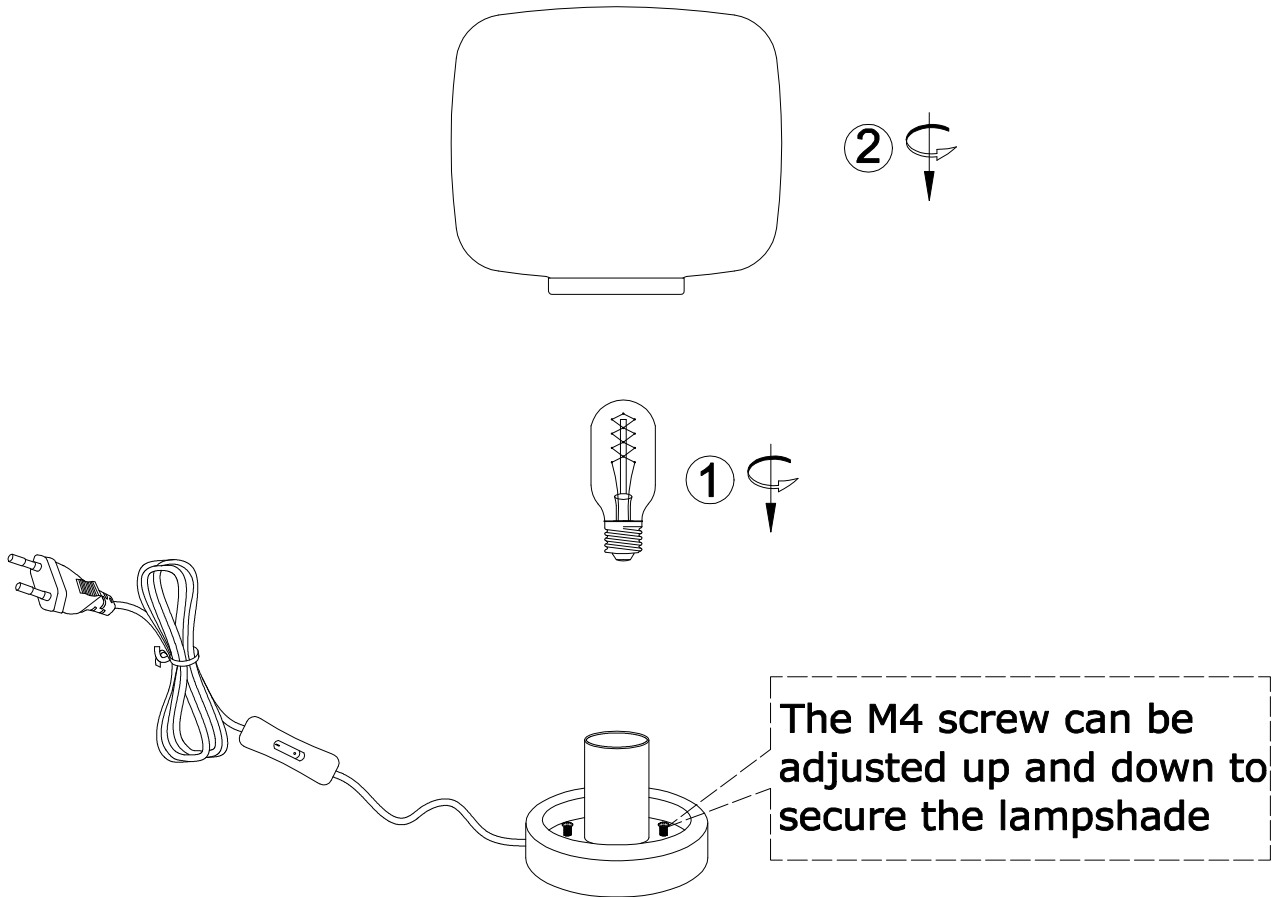

INSTALLATION INSTRUCTION

Item No.: T0046

FEATURE

●220-240V~50Hz

●Lamp Type: E27 T45 MAX 5W LED 

The lamp can be only indoor used.

If in doubt, consult a qualified electrician or contact your retail outlet. Ensure that you always install the fitting to the relevant regulations. Certain regulations indicate that lighting fittings should be installed by a qualified electrician.