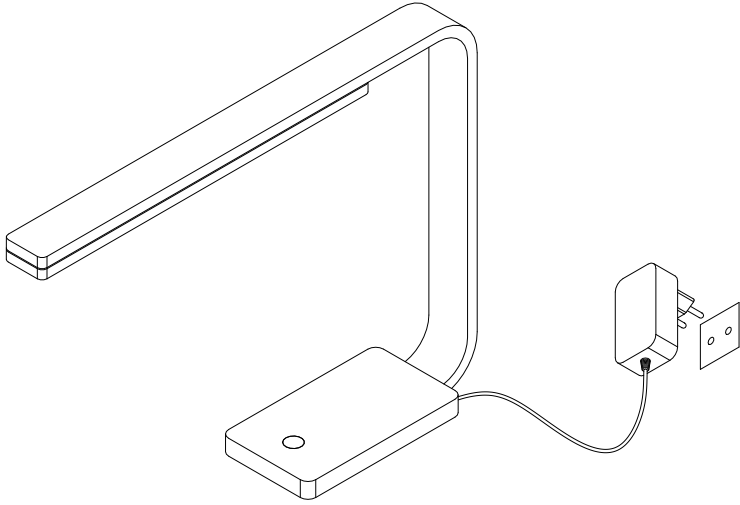

INPUT: 220-240V 50/60Hz CLASS		IP40  
LAMP-HOUSE: LED-27x0.3W		
MATERIAL: ALUMINIUM		

T0006  
T0007  
T0008