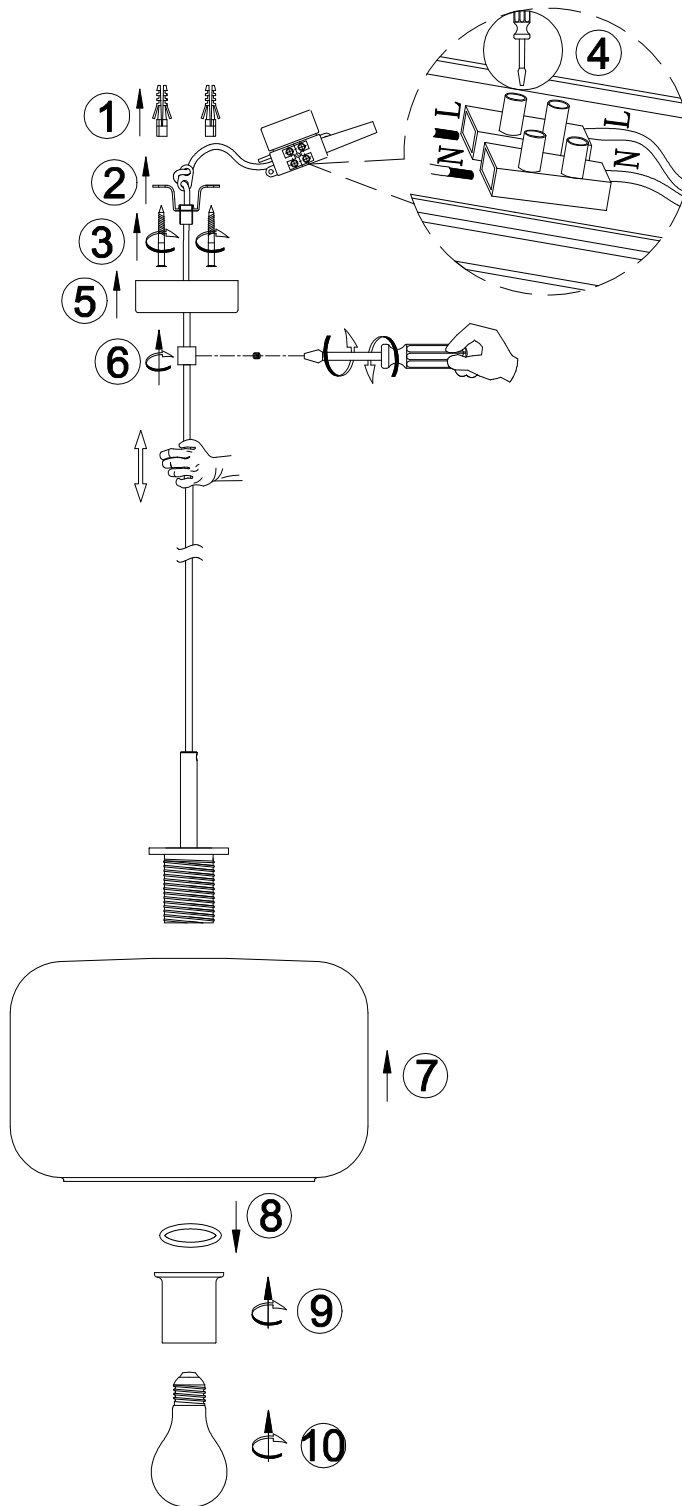

INSTALLATION INSTRUCTION

Item No.: P0450

FEATURE

●220-240V~50Hz

●Lamp Type: E27 1×MAX 60W 

The lamp can be only indoor used

If in doubt, consult a qualified electrician or contact your retail outlet. Ensure that you always install the fitting to the relevant regulations. Certain regulations indicate that lighting fittings should be installed by a qualified electrician.