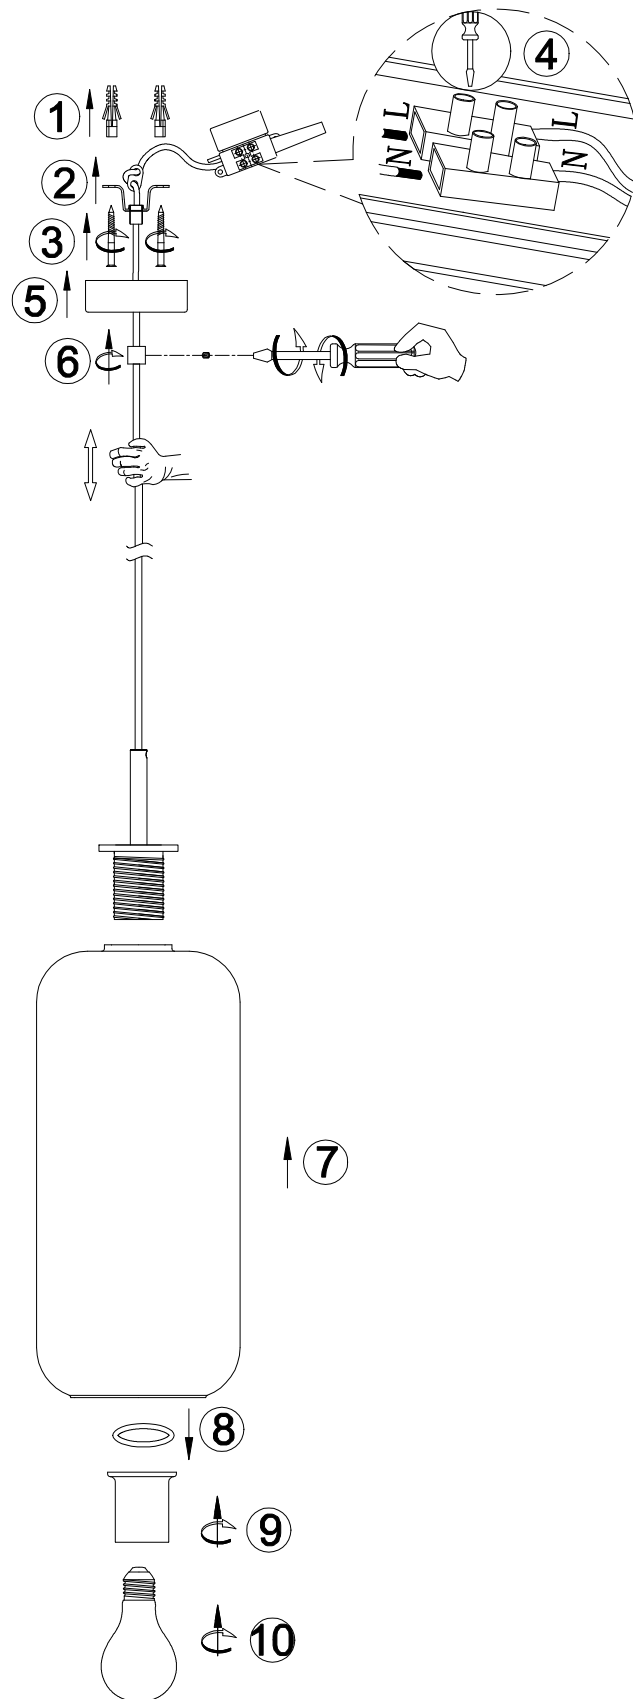

INSTALLATION INSTRUCTION

Item No.: P0449

FEATURE

●220-240V~50Hz

●Lamp Type: E27 1×MAX 60W 

The lamp can be only indoor used

If in doubt, consult a qualified electrician or contact your retail outlet. Ensure that you always install the fitting to the relevant regulations. Certain regulations indicate that lighting fittings should be installed by a qualified electrician.