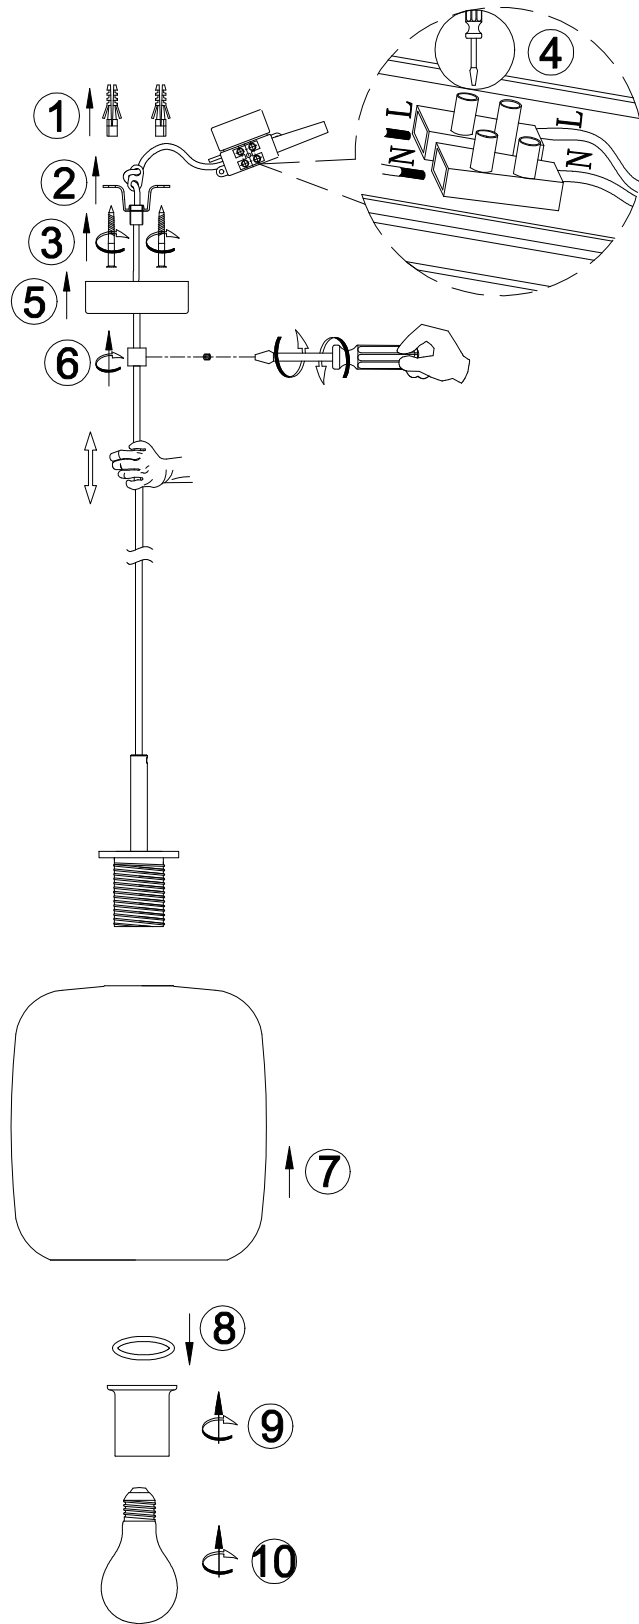

# INSTALLATION INSTRUCTION

Item No.: P0448

## FEATURE

●220-240V~50Hz

●Lamp Type: E27 1×MAX 60W 

The lamp can be only indoor used

If in doubt, consult a qualified electrician or contact your retail outlet. Ensure that you always install the fitting to the relevant regulations. Certain regulations indicate that lighting fittings should be installed by a qualified electrician.