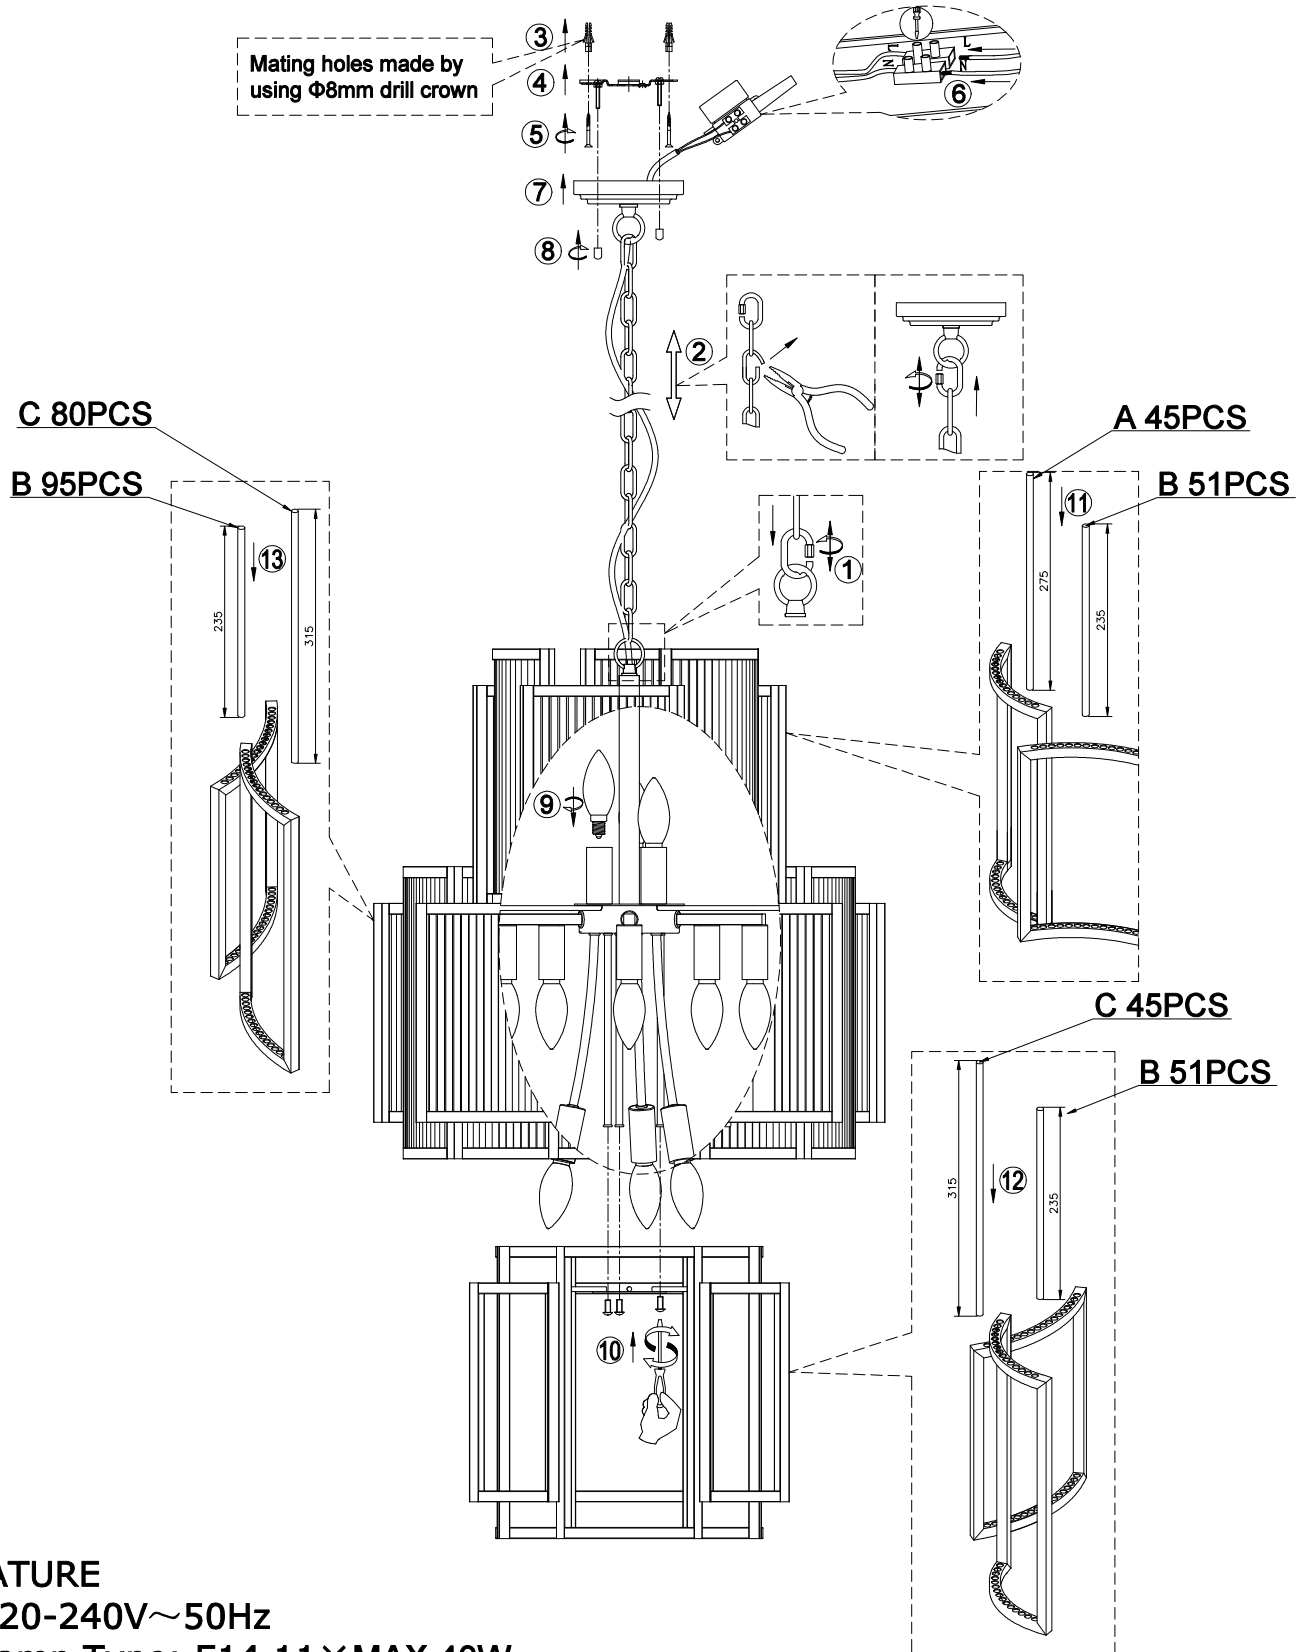

# INSTALLATION INSTRUCTION

Item No.: P0446、P0447

## FEATURE

- 220-240V~50Hz
- Lamp Type: E14 11×MAX 40W

The lamp can be only indoor used.

If in doubt, consult a qualified electrician or contact your retail outlet. Ensure that you always install the fitting to the relevant regulations. Certain regulations indicate that lighting fittings should be installed by a qualified electrician.