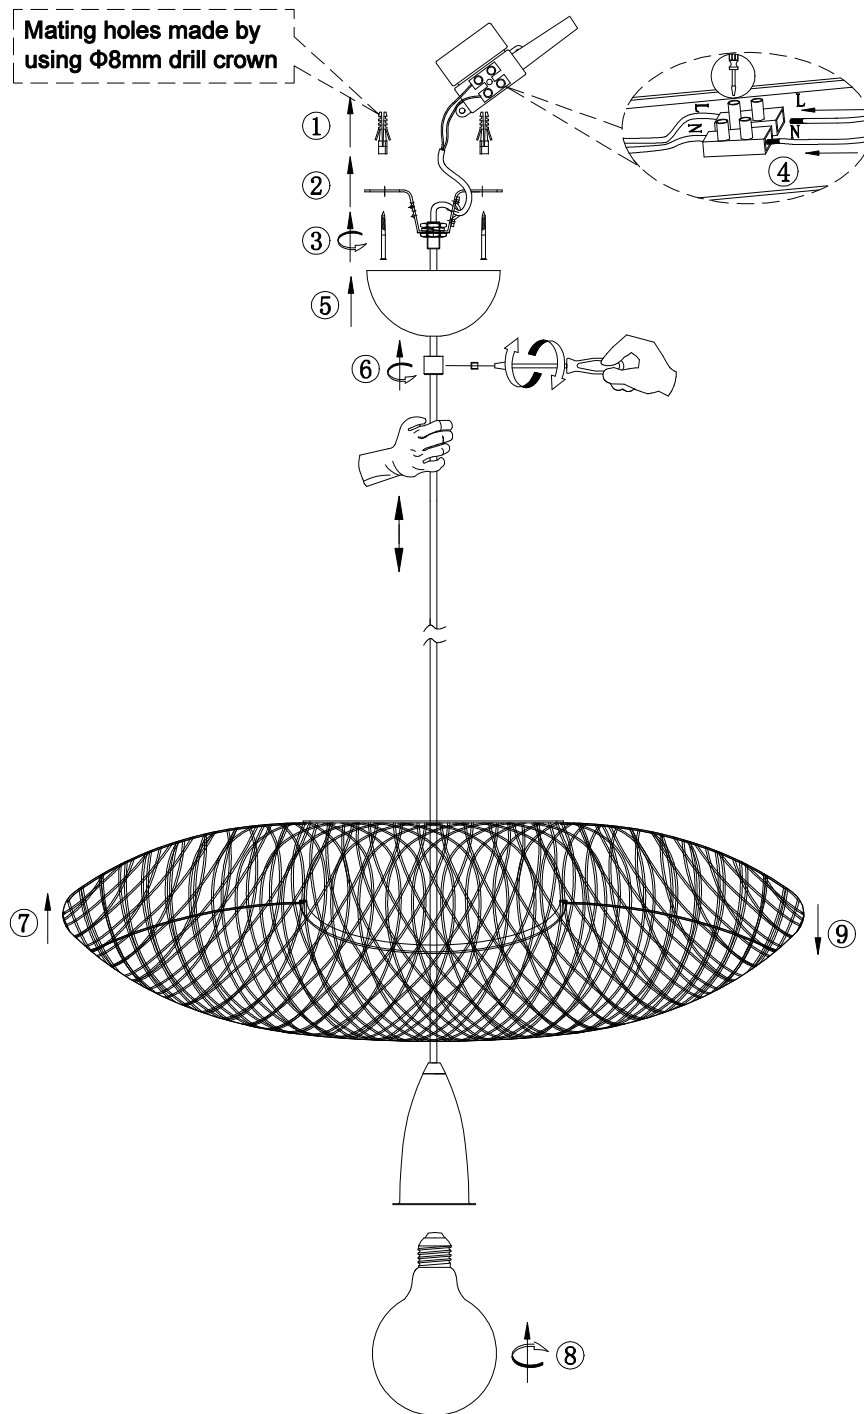

INSTALLATION INSTRUCTION

Item No.: P0444、P0445

FEATURE

- 220-240V \sim 50Hz
- Lamp Type: E27 1 \times MAX 40W

The lamp can be only indoor used.

If in doubt, consult a qualified electrician or contact your retail outlet. Ensure that you always install the fitting to the relevant regulations. Certain regulations indicate that lighting fittings should be installed by a qualified electrician.