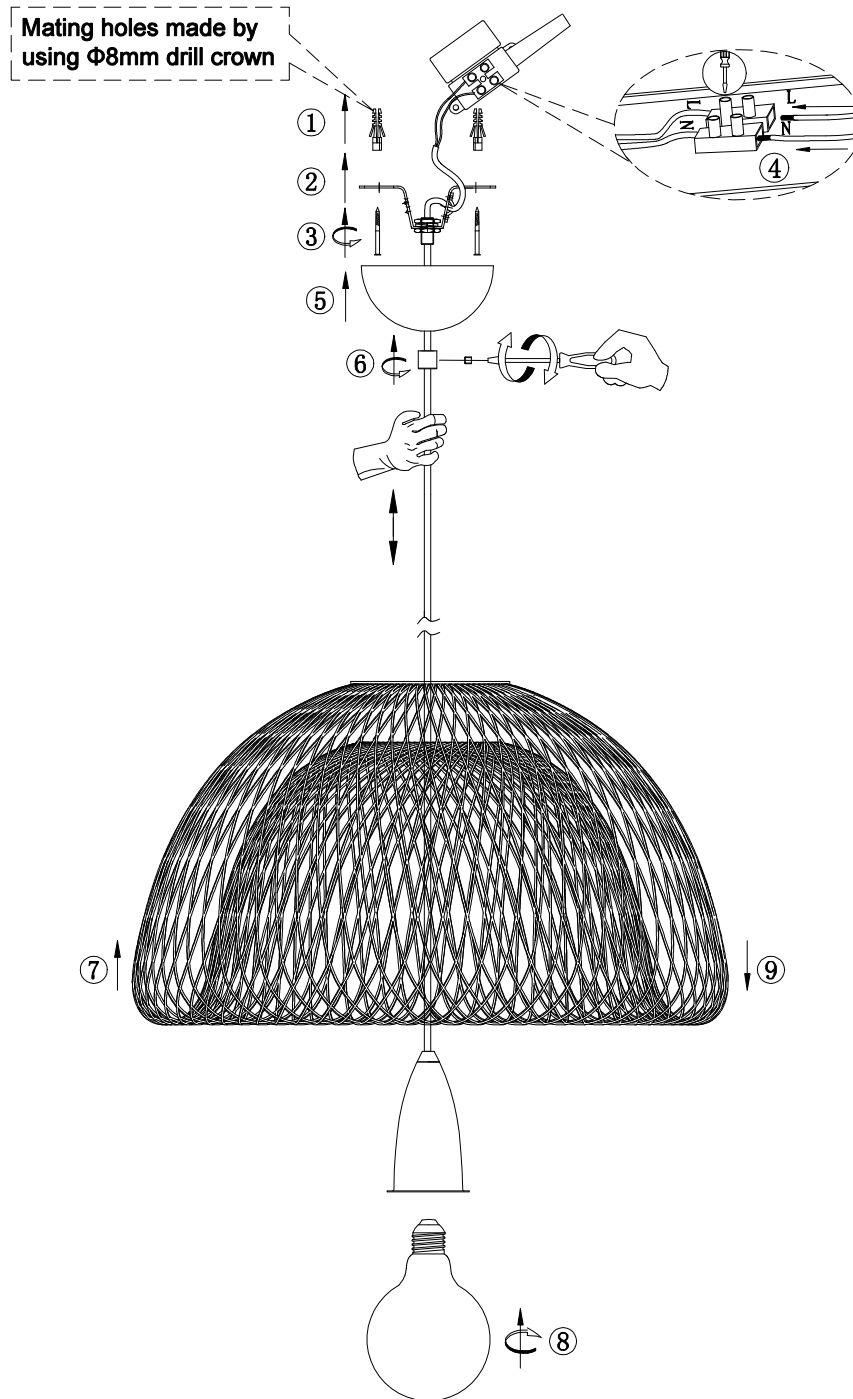

# INSTALLATION INSTRUCTION

Item No.: P0442、P0443

## FEATURE

- 220-240V~50Hz
- Lamp Type: E27 1×MAX 40W

The lamp can be only indoor used.

If in doubt, consult a qualified electrician or contact your retail outlet. Ensure that you always install the fitting to the relevant regulations. Certain regulations indicate that lighting fittings should be installed by a qualified electrician.