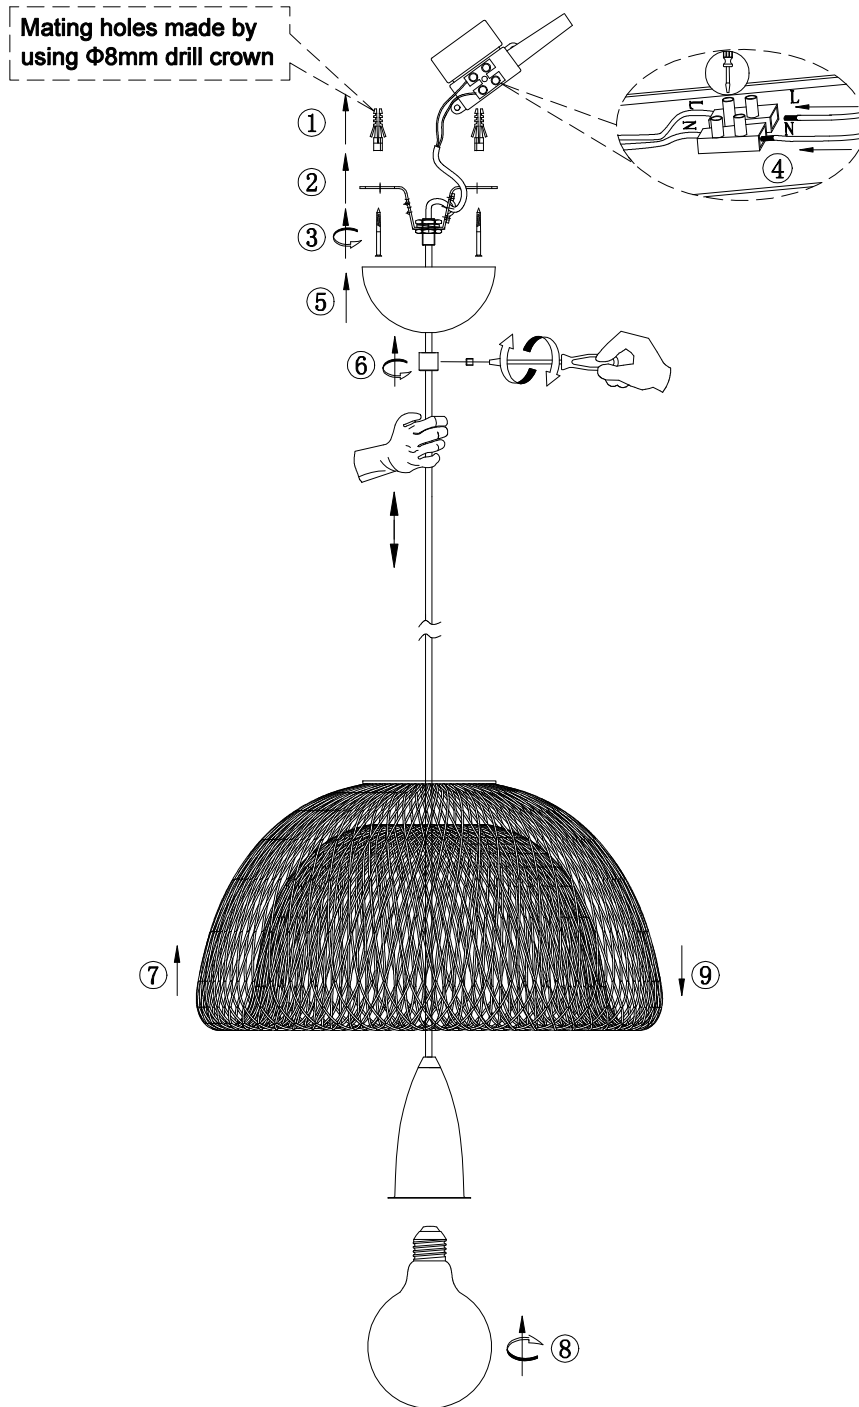

# INSTALLATION INSTRUCTION

Item No.: P0440、P0441

## FEATURE

- 220-240V $\sim$ 50Hz
  - Lamp Type: E27 1 $\times$ MAX 40W
- The lamp can be only indoor used.

If in doubt, consult a qualified electrician or contact your retail outlet. Ensure that you always install the fitting to the relevant regulations. Certain regulations indicate that lighting fittings should be installed by a qualified electrician.