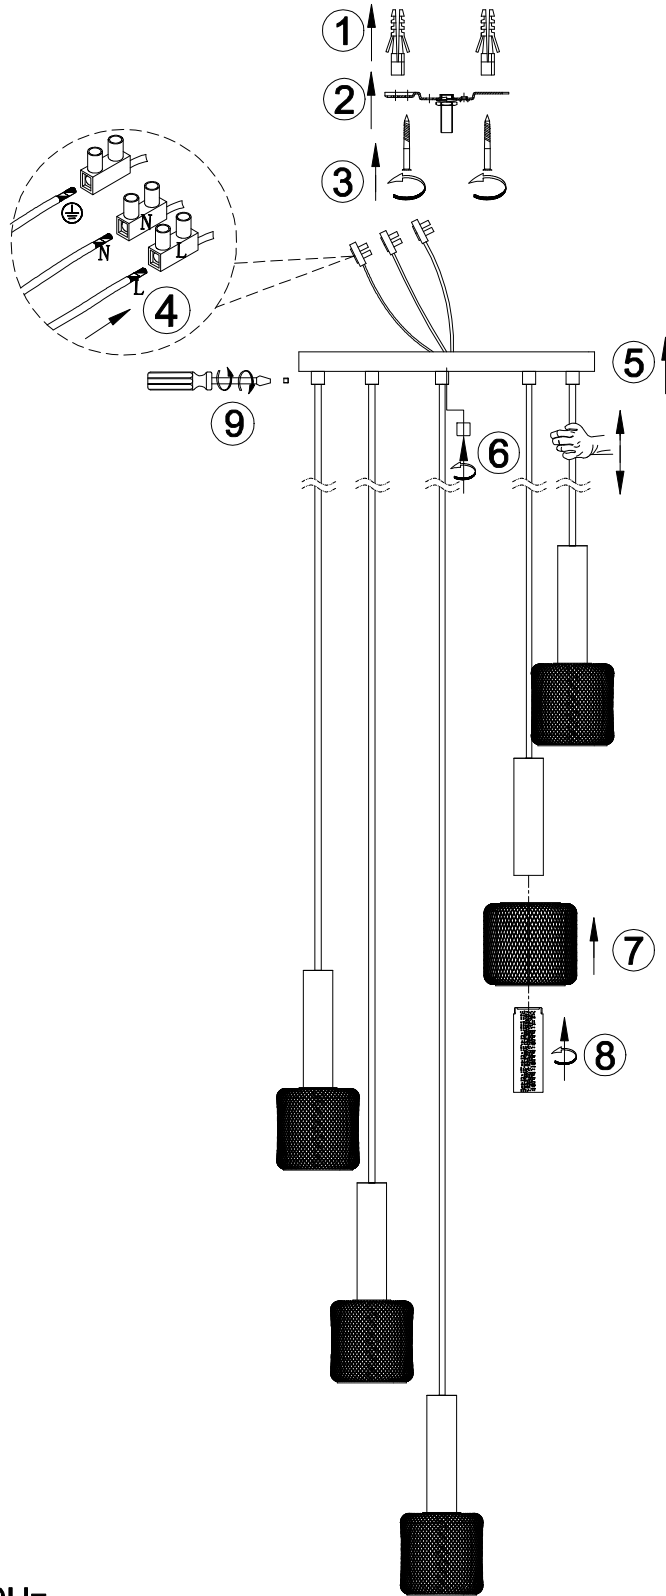

INSTALLATION INSTRUCTION

Item No. : P0439

FEATURE

●220-240V~ 50Hz

●Lamp Type: AC COB LED 5 x 5W 2250LM

The lamp can be only indoor used

If in doubt, consult a qualified electrician or contact your retail outlet.