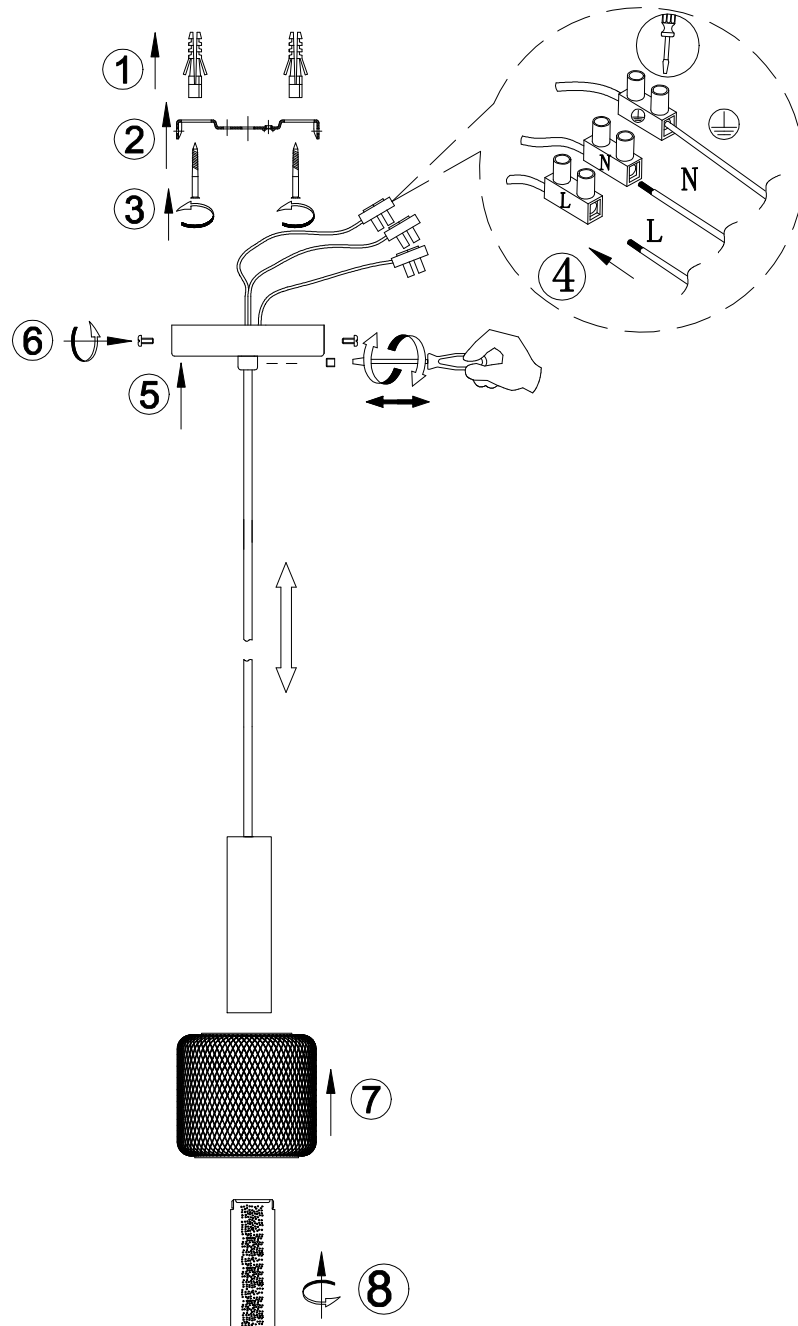

# INSTALLATION INSTRUCTION

Item No. : P0438

## FEATURE

- 220-240V~50Hz
- Lamp Type: AC COB LED 1 x 5W 450LM

The lamp can be only indoor used

If in doubt, consult a qualified electrician or contact your retail outlet. Ensure that you always install the fitting to the relevant regulations. Certain regulations indicate that lighting fittings should be installed by a qualified electrician.