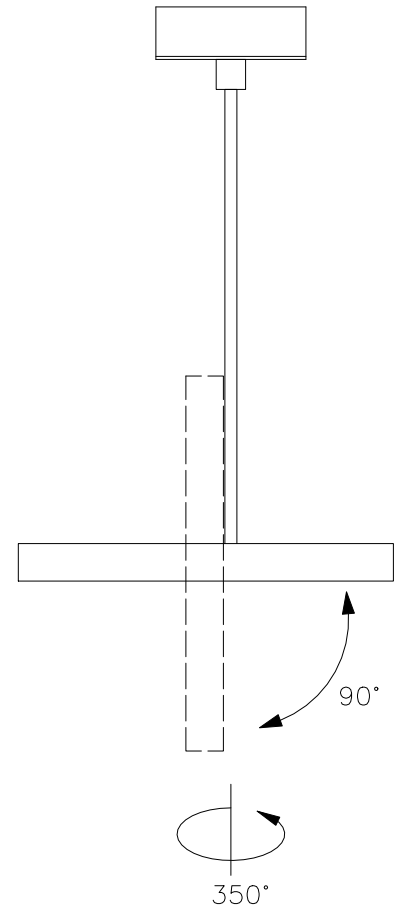

INPUT: 220-240V 50/60Hz CLASS  
LAMP-HOUSE: LED-5W  
MATERIAL: ALUMINIUM

P0362