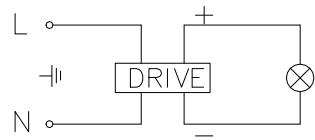

INPUT: 220-240V 50/60Hz CLASS  
LAMP-HOUSE: LED-5W  
MATERIAL: ALUMINIUM

P0362