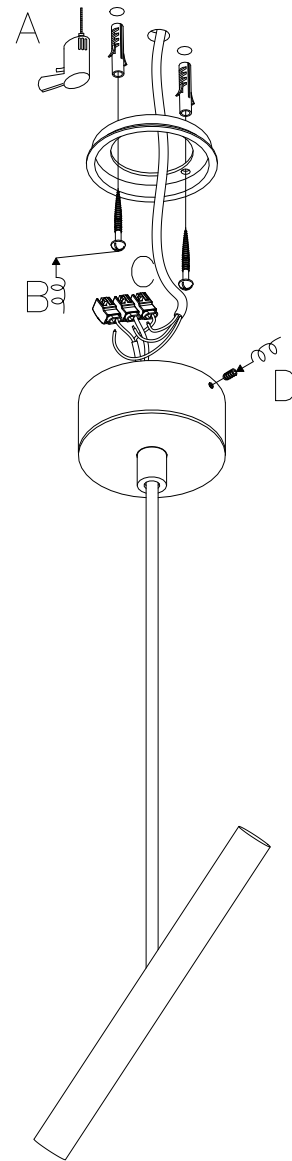

INPUT: 220-240V 50/60Hz CLASS  
LAMP-HOUSE: LED-5W  
MATERIAL: ALUMINIUM

P0362