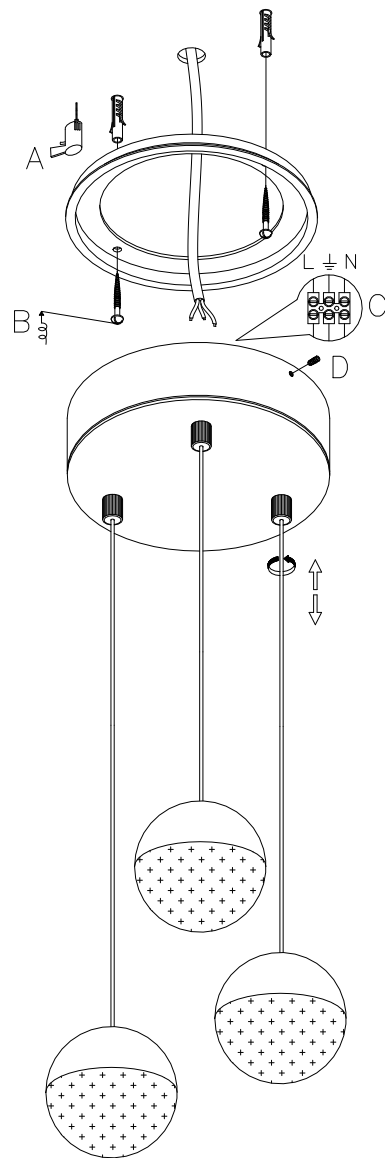

INPUT: 220-240V 50/60Hz CLASS
LAMP-HOUSE: LED-3x5W
MATERIAL: ALUMINIUM

P0186