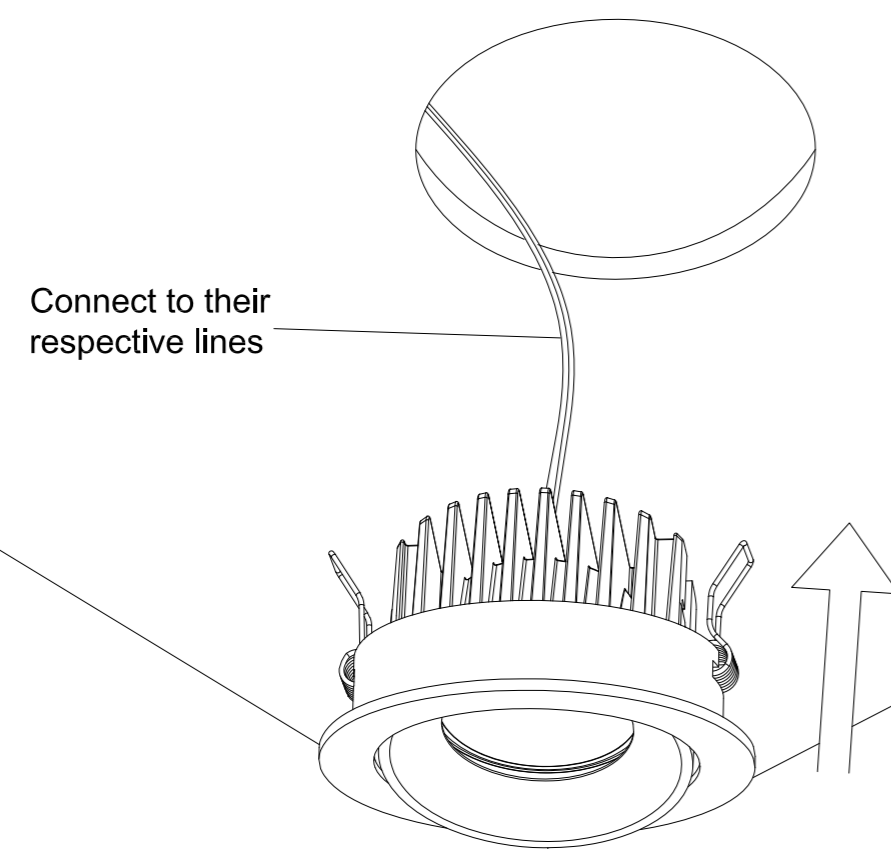

MAXLIGHT

H00094 /H00095

MATERIAL: ALUMINUM

Ø90, H:47mm

INPUT: AC220-240V

Luxeon Star COB 12W (300mA)

FIG-1

FIG-2

Connect to their respective lines

FIG-3