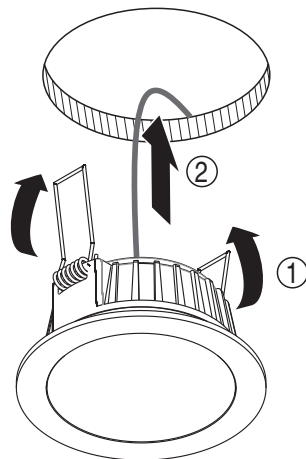

MAXLIGHT

ITEM: H0088

POWER: 13W

INPUT: 220-240V,50/60Hz

ATTENTION: YOU HAVE TO CUT OFF THE POWER BEFORE INSTALLING THE LAMP

1

hole pattern

2

3

4