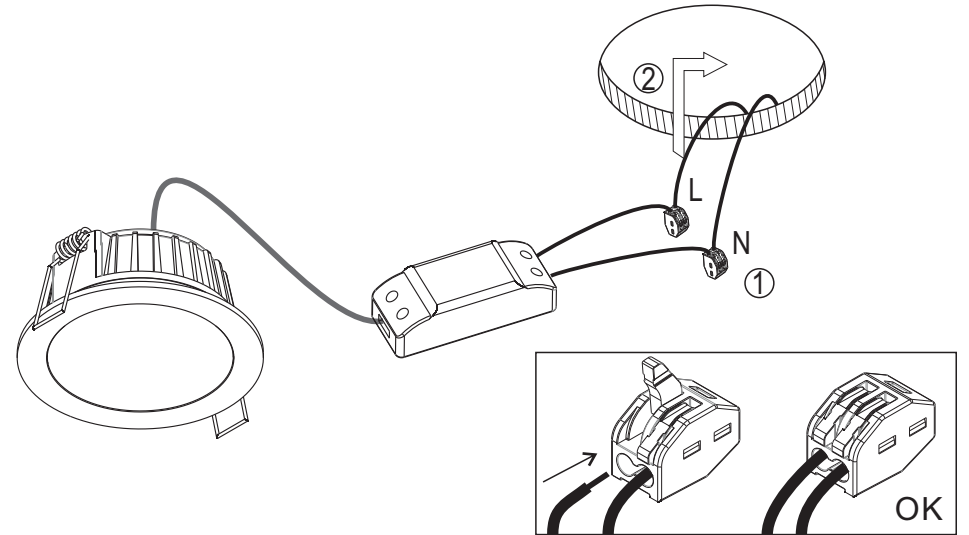

MAXLIGHT

ITEM: H0088

POWER: 13W

INPUT: 220-240V,50/60Hz

ATTENTION: YOU HAVE TO CUT OFF THE POWER BEFORE INSTALLING THE LAMP

1

hole pattern

2