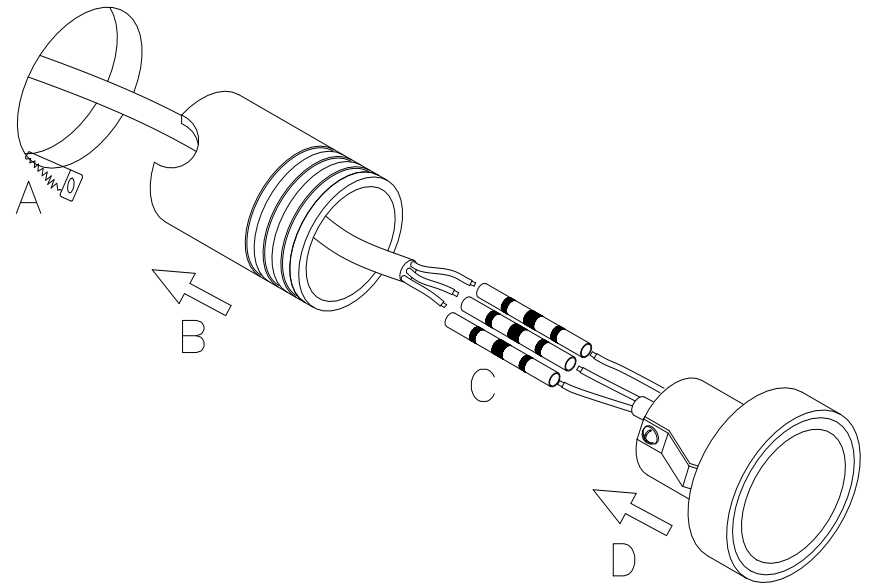

INPUT: 220-240V 50/60Hz CLASS
LAMP-HOUSE: LED-1x2W
MATERIAL: ALUMINIUM

IP54 F CE

H0079