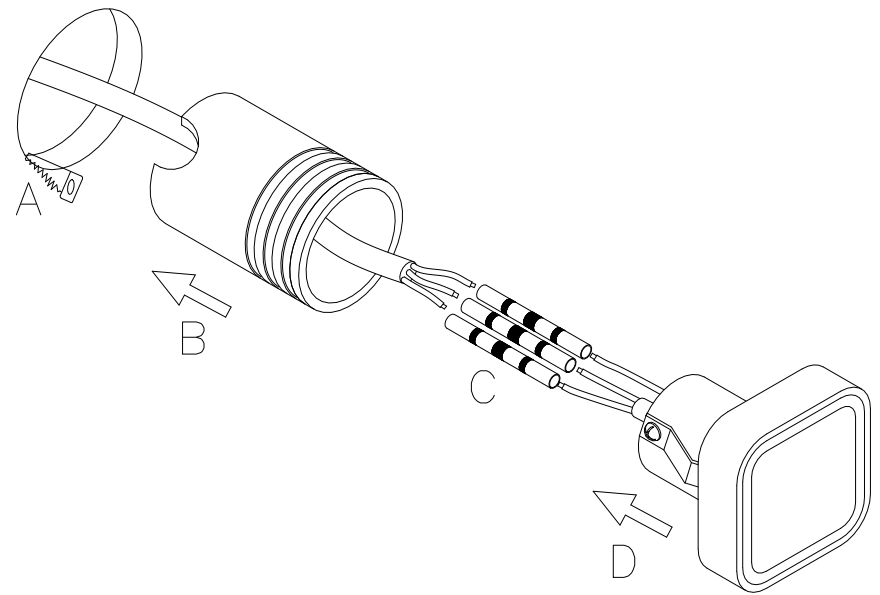

INPUT: 220-240V 50/60Hz CLASS
LAMP-HOUSE: LED-1x2W
MATERIAL: ALUMINIUM

IP54 F CE

H0078