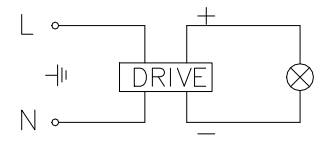

INPUT 220-240V 50/60Hz ICLASS
 LAMP-HOUSE: LED-7x1W
 MATERIAL: ALUMINIUM

IP54  

F0027

F0028