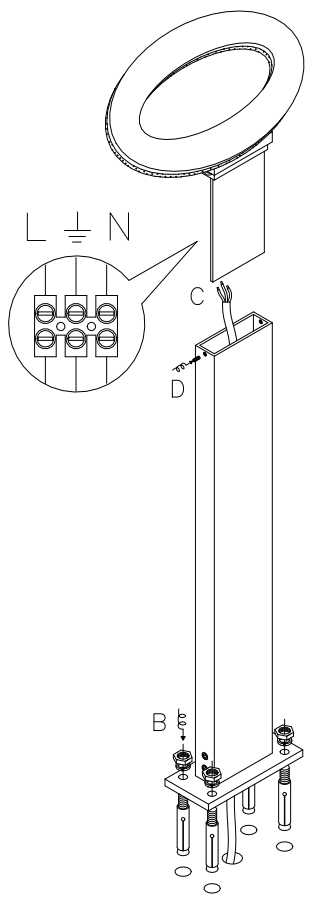

INPUT 220-240V 50/60Hz ICLASS
 LAMP-HOUSE: LED-7x1W
 MATERIAL: ALUMINIUM

IP54  

F0027

F0028