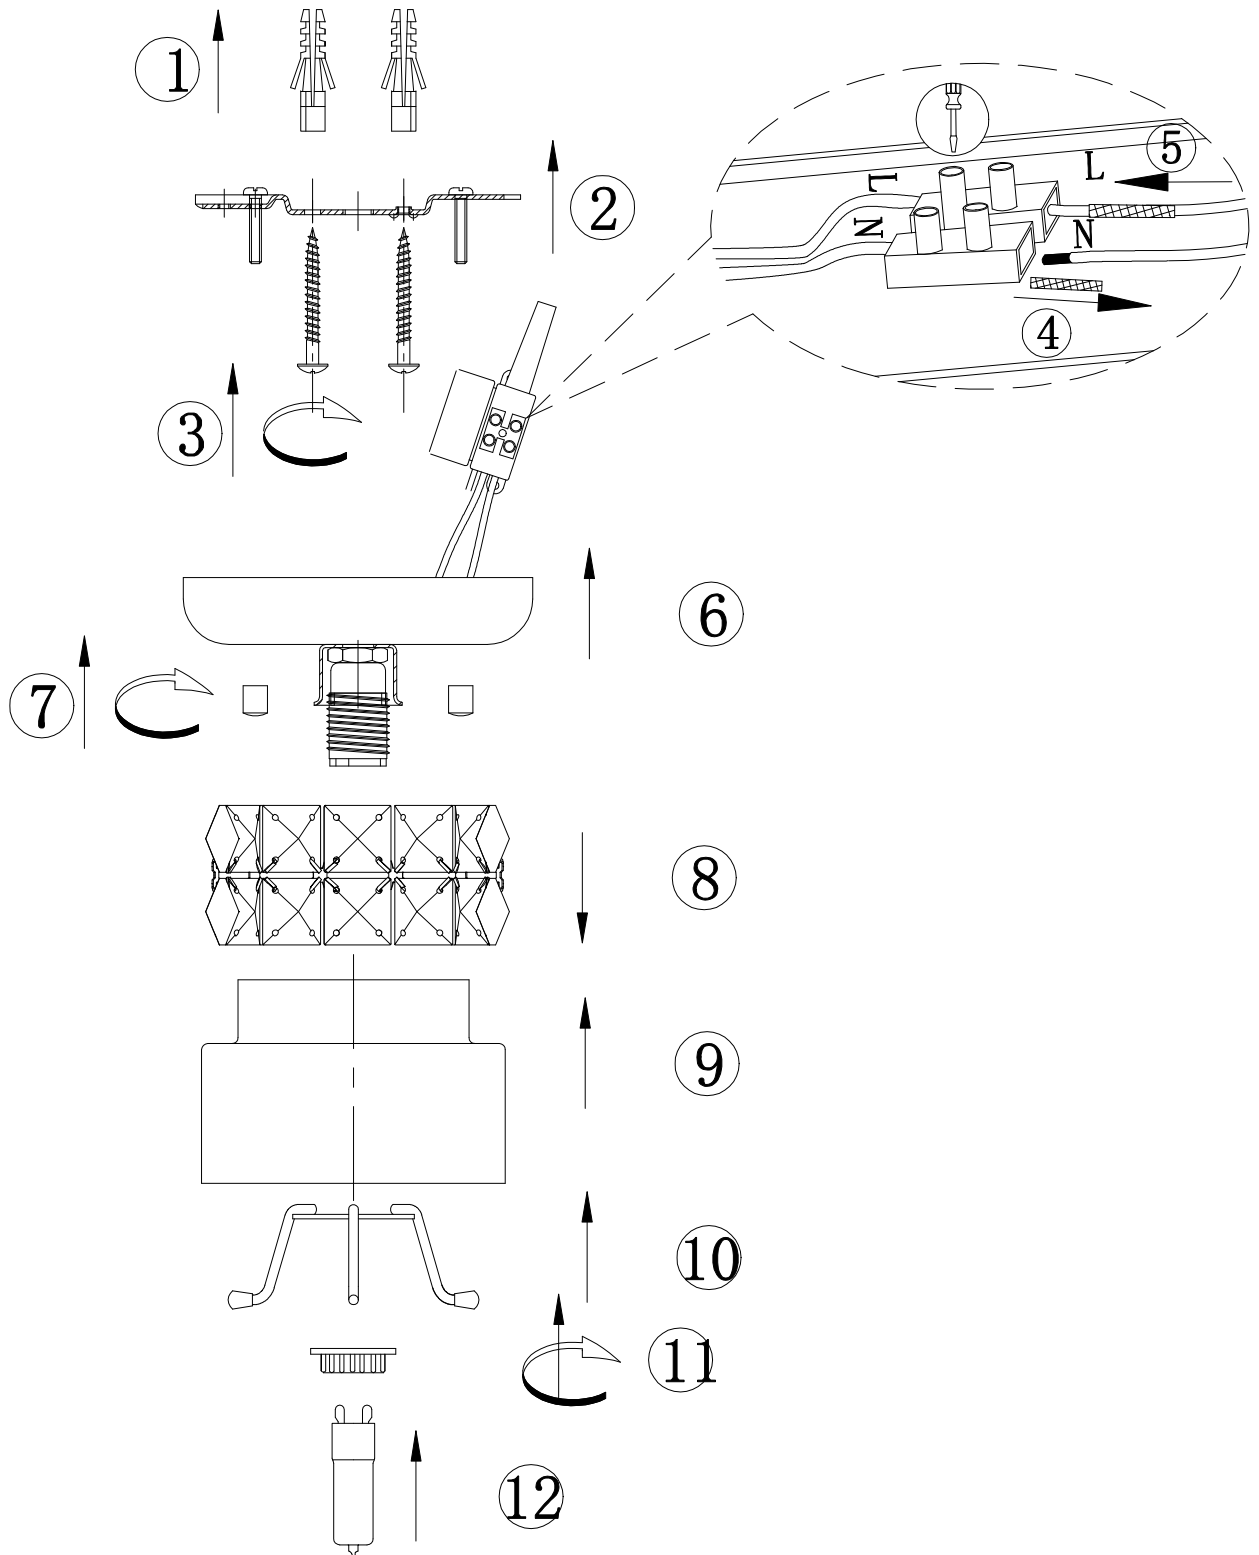

INSTALLATION INSTRUCTION

Item No. : C0314-01L-F4AC

FEATURE

●220-240V~50Hz

●Lamp Type: G9 MAX 53W

The lamp can be only indoor used

If in doubt, consult a qualified electrician or contact your retail outlet. Ensure that you always install the fitting to the relevant regulations. Certain regulations indicate that lighting fittings should be installed by a qualified electrician.