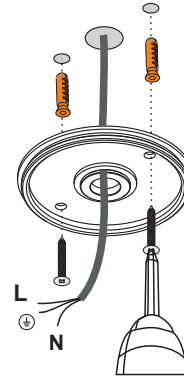

MAXLIGHT

ITEM: C0152
POWER: 13W
INPUT: 220-240V,50/60Hz

ATTENTION: YOU HAVE TO CUT OFF THE POWER BEFORE INSTALLING THE LAMP

1

2

3

4