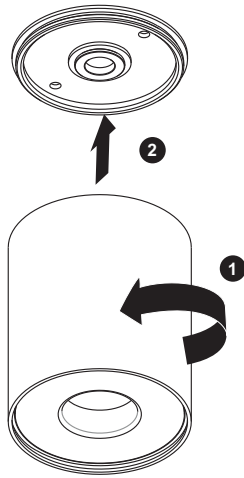

MAXLIGHT

ITEM: C0152
POWER: 13W
INPUT: 220-240V,50/60Hz

ATTENTION: YOU HAVE TO CUT OFF THE POWER BEFORE INSTALLING THE LAMP

1

2

3

4