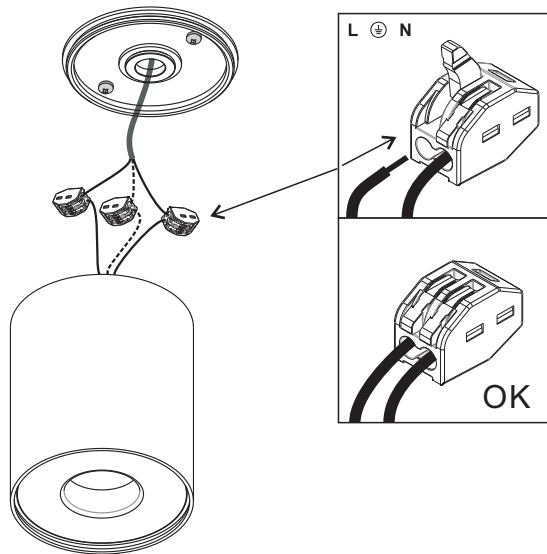

MAXLIGHT

ITEM: C0152
POWER: 13W
INPUT: 220-240V,50/60Hz

ATTENTION: YOU HAVE TO CUT OFF THE POWER BEFORE INSTALLING THE LAMP

1

2

3

4