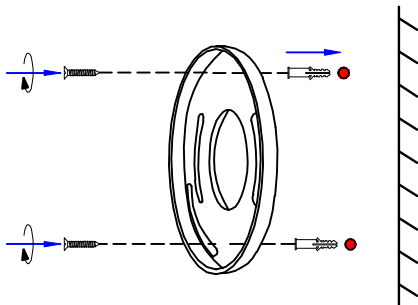

MAXLIGHT

Installation instructions

ITEM NO:C0146

A

B

C

D