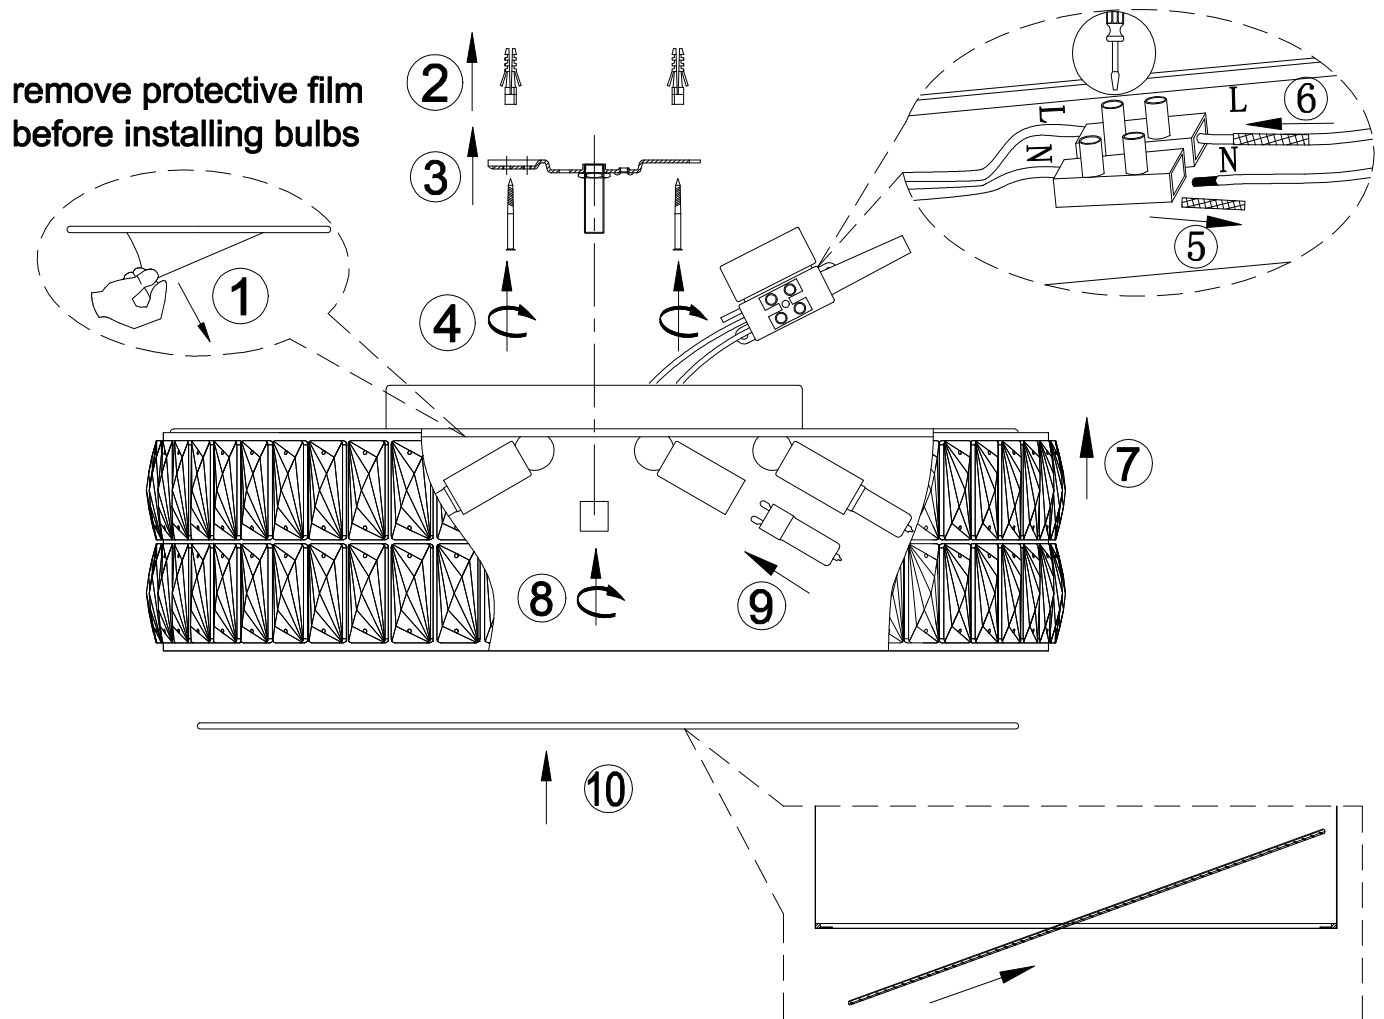

INSTALLATION INSTRUCTION

Item No. : C0121、C0122

FEATURE

- 220-240V~50Hz
- Lamp Type: C0121 G9 5×MAX 42W
C0122 G9 6×MAX 42W

The lamp can be only indoor used.

If in doubt,consult a qualified electrician or contact your retail outlet. Ensure that you always install the fitting to the relevant regulations.Certain regulations indicate that lighting fittings should be installed by a qualified electrician.