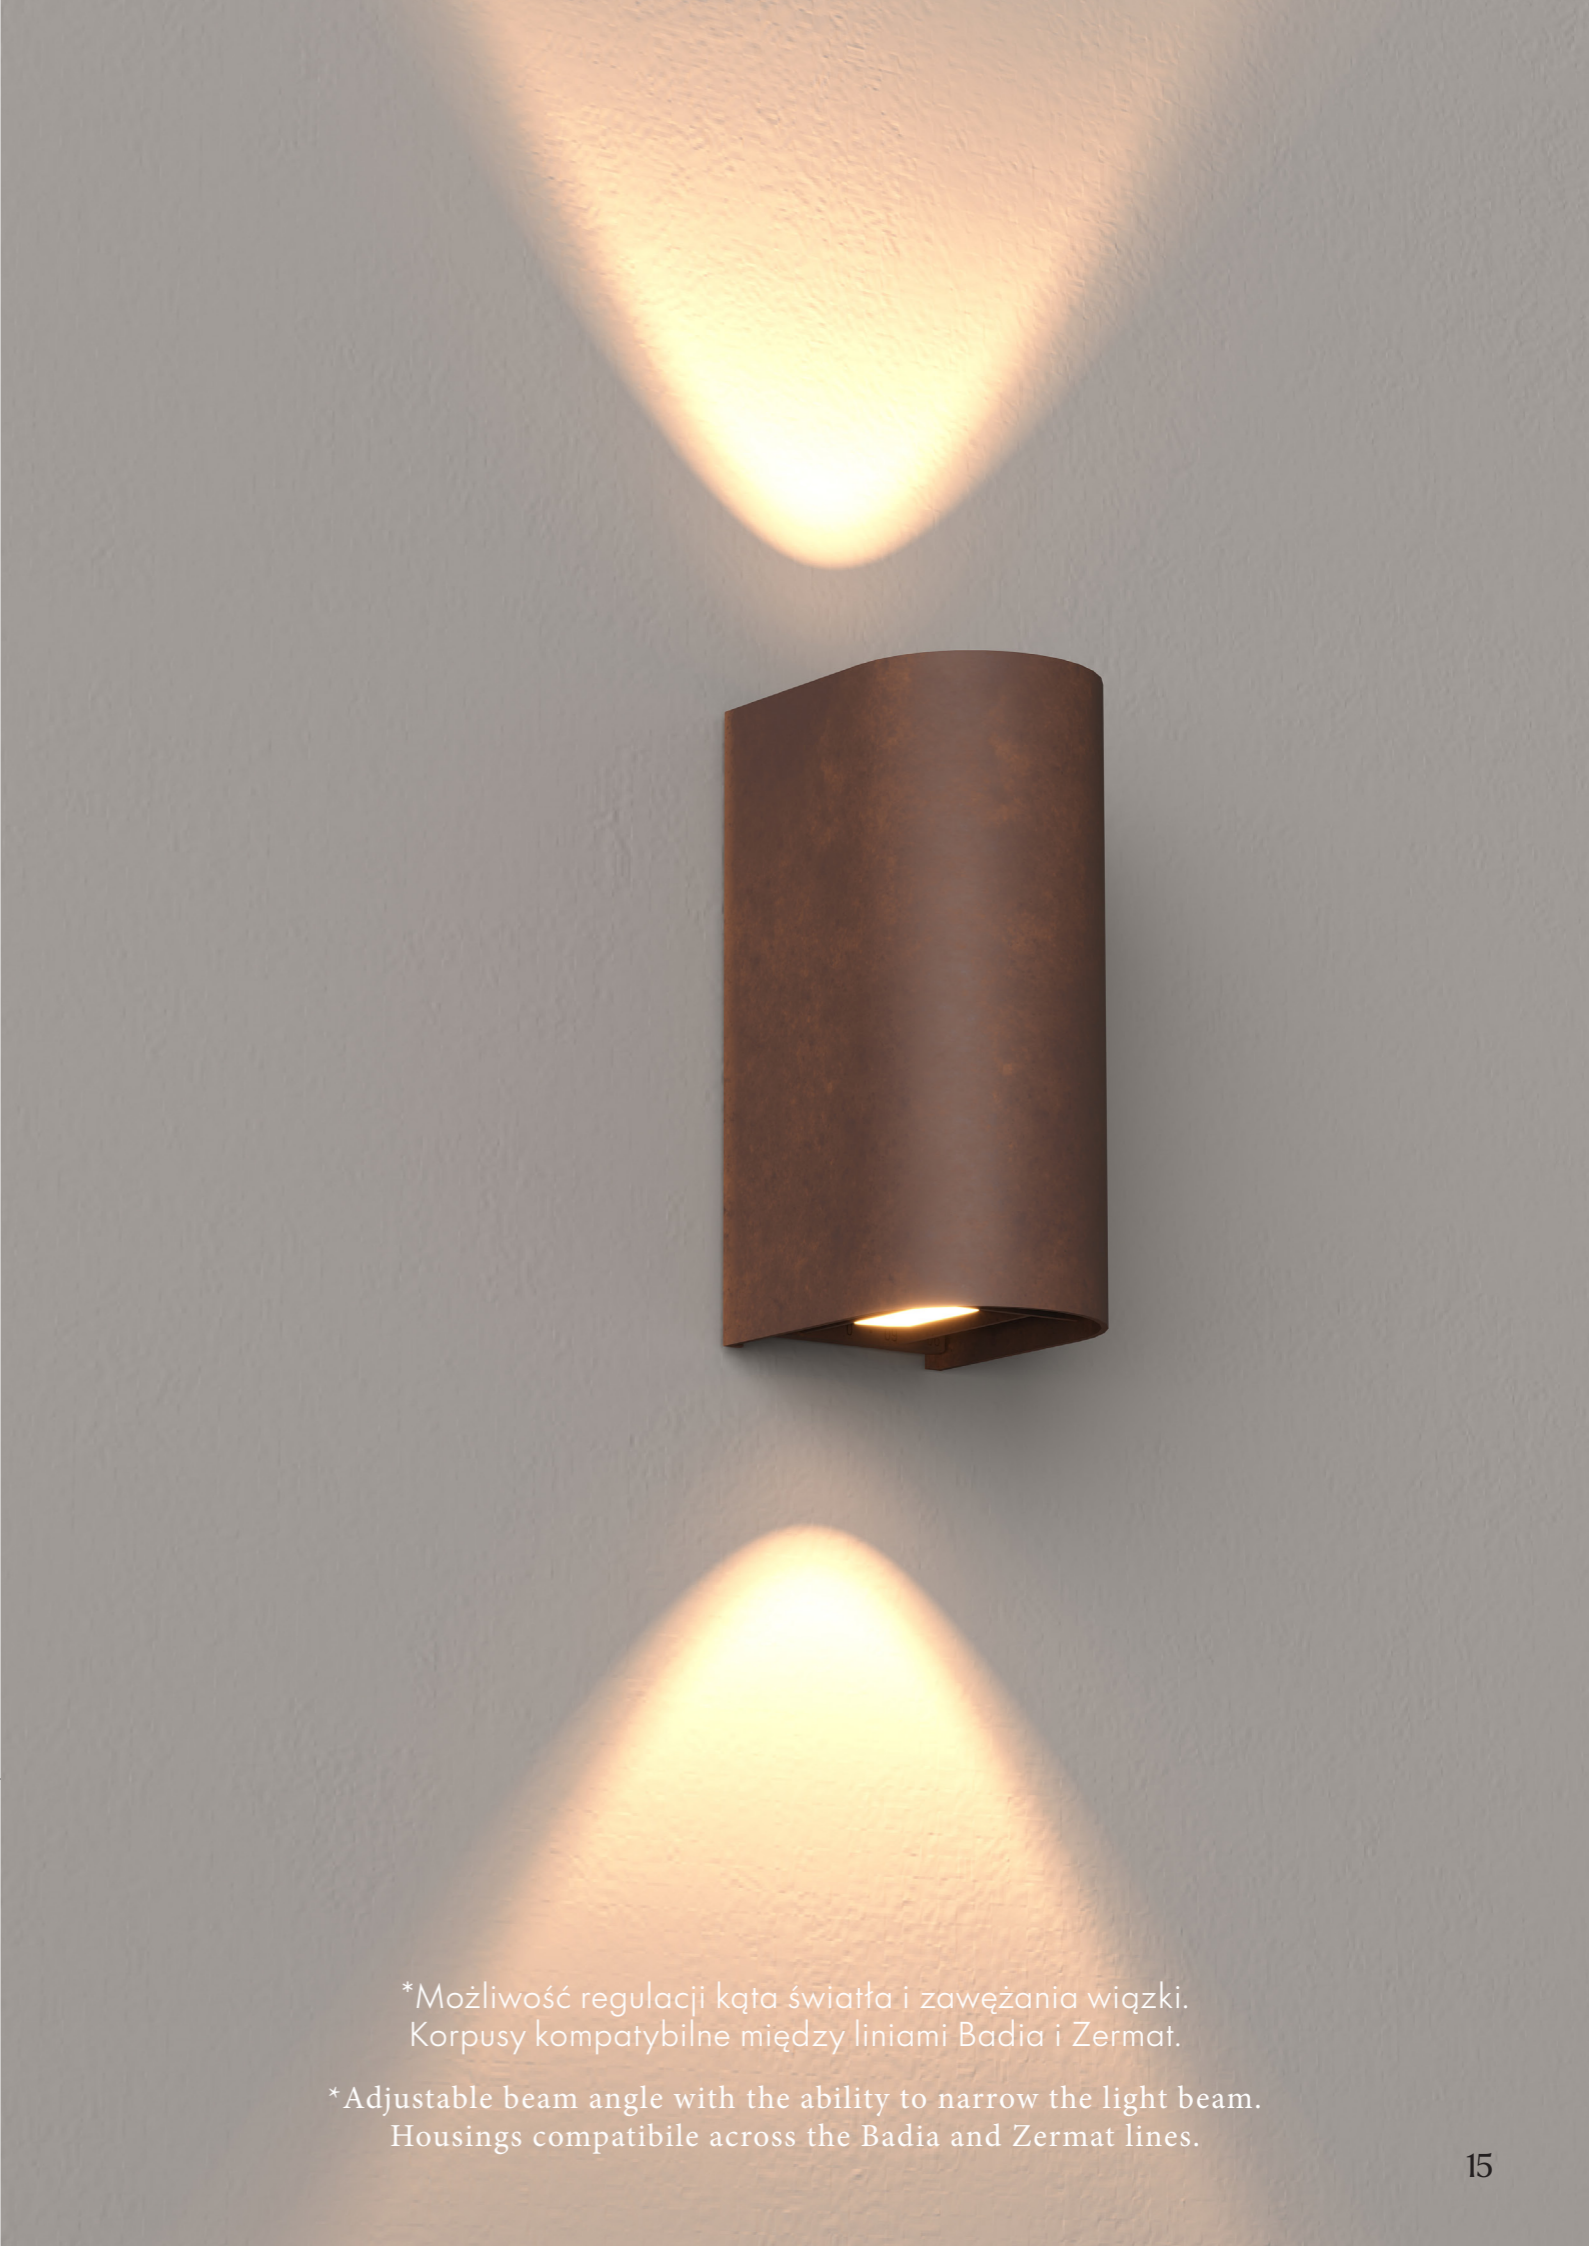

BADIA envelops space in soft light, creating a calm and elegant atmosphere. Its dual-direction glow subtly highlights wall textures.

BADIA

W0469 ● W0470 ●

12W 3000K 331 LM

*Możliwość regulacji kąta światła i zawężania wiązki.
Korpusy kompatybilne między liniami Badia i Zermat.

ZERMAT sculpts space with light. Its dual-direction glow creates striking light forms that add rhythm and depth to the façade. The minimalist body remains discreet, allowing the light to take center stage.