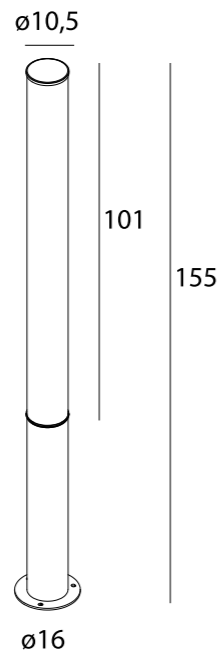

GARDENIA

● ●
F0064 / F0065

25W 3000K
3037 LM

● ●
F0066 / F0067

32W 3000K
3379 LM