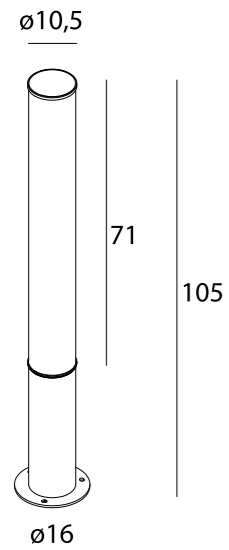

GARDENIA

● ●
F0064 / F0065

25W 3000K
3037 LM

● ●
F0066 / F0067

32W 3000K
3379 LM